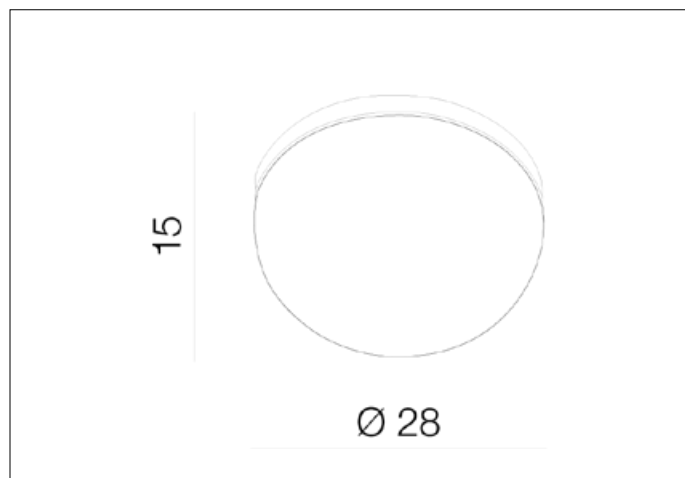

### Dimensions height / width / length [cm] Product Specifications

Product	15 x 28 x N/A
Mounting inlet:	N/A x N/A x N/A
Ceiling base:	N/A x N/A x N/A
Shades	N/A x N/A x N/A

Line	DECORATIVE
Type	Top
Type of track	N/A
Colour	Black
Material	Glass / Aluminium
Light source	2
Type of socket	E27
Lumens	N/A
Kelvins	N/A
Beam angle	N/A
Dimmable	N/A
CCT	N/A
RGB	N/A
RA	N/A
App remote control	N/A
Remote control	N/A
Voltage	230V
Power	max LED 40W
Switch location	N/A
Protection class	IP44
Tilt	N/A
Rotation	N/A

### Shipping info height / width / length [cm]

BOX 1:	20 x 34 x 34
BOX 2:	N/A x N/A x N/A
BOX 3:	N/A x N/A x N/A
Net weight [kg]	2,1
Gross weight [kg]	2,4