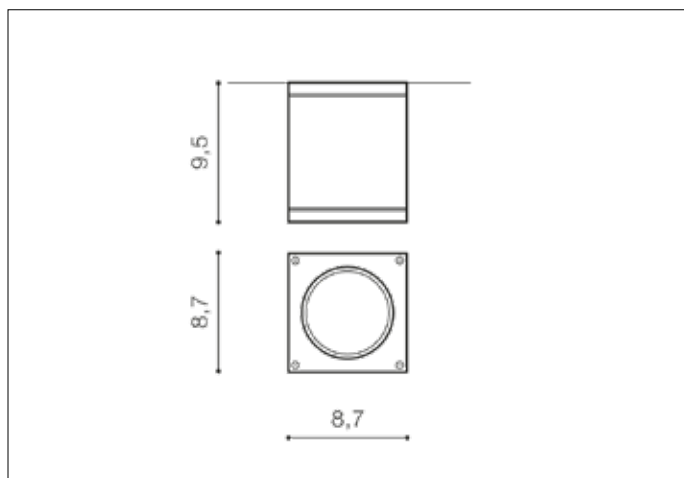

### Dimensions height / width / length [cm] Product Specifications

Product	9,5 x 8,7 x 8,7
Mounting inlet:	N/A x N/A x N/A
Ceiling base:	N/A x N/A x N/A
Shades	N/A x N/A x N/A

Line	TECHNICAL
Type	Wall
Type of track	N/A
Colour	White
Material	Metal / Glass
Light source	1
Type of socket	GU10
Lumens	N/A
Kelvins	N/A
Beam angle	N/A
Dimmable	N/A
CCT	N/A
RGB	N/A
RA	N/A
App remote control	N/A
Remote control	N/A
Voltage	230V
Power	max LED 35W
Switch location	N/A
Protection class	IP54
Tilt	N/A
Rotation	N/A

### Shipping info height / width / length [cm]

BOX 1:	10,5 x 10 x 10
BOX 2:	N/A x N/A x N/A
BOX 3:	N/A x N/A x N/A
Net weight [kg]	0,42
Gross weight [kg]	0,49