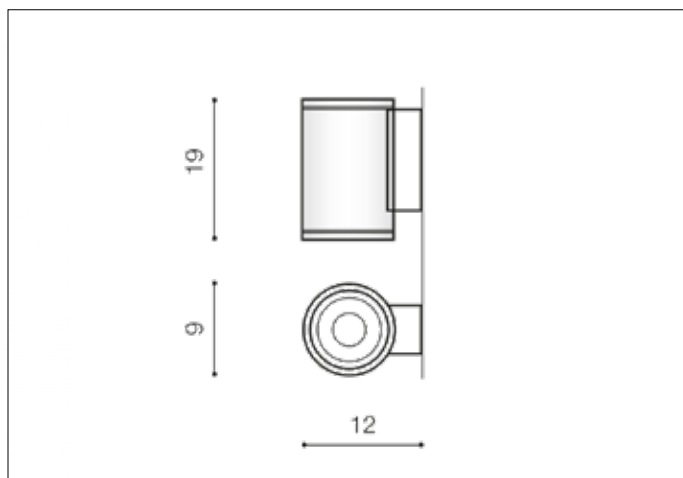

AZzardo[®]
LIGHTING

JOE WALL 2 BLACK
AZ3320, EAN 5901238433200

Dimensions height / width / length [cm] Product Specifications

Product	19 x 9 x 12
Mounting inlet:	N/A x N/A x N/A
Ceiling base:	N/A x N/A x N/A
Shades	N/A x N/A x N/A

Line	TECHNICAL
Type	Wall
Type of track	N/A
Colour	Black
Material	Metal / Glass
Light source	2
Type of socket	GU10
Lumens	N/A
Kelvins	N/A
Beam angle	N/A
Dimmable	N/A
CCT	N/A
RGB	N/A
RA	N/A
App remote control	N/A
Remote control	N/A
Voltage	230V
Power	max LED 35W
Switch location	N/A
Protection class	IP54
Tilt	N/A
Rotation	N/A

Shipping info height / width / length [cm]

BOX 1:	23 x 12,5 x 9,5
BOX 2:	N/A x N/A x N/A
BOX 3:	N/A x N/A x N/A
Net weight [kg]	0,8
Gross weight [kg]	0,9

Energy efficiency

N/A

Azzardo Sp. z o.o.
ul. Strzeszyńska 33 60-479 Poznań,
NIP: 929-185-75-07