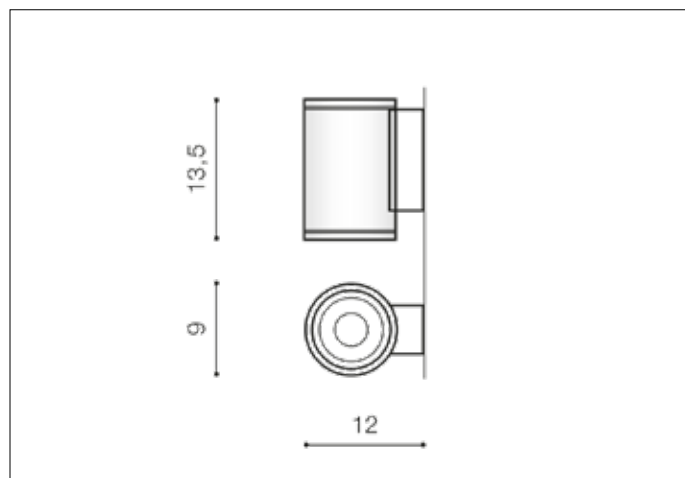

AZzardo[®]
LIGHTING

JOE WALL 1 BLACK
AZ3318, EAN 5901238433187

Dimensions height / width / length [cm] Product Specifications

Product	13,5 x 9 x 12
Mounting inlet:	N/A x N/A x N/A
Ceiling base:	N/A x N/A x N/A
Shades	N/A x N/A x N/A

Line	TECHNICAL
Type	Wall
Type of track	N/A
Colour	Black
Material	Metal / Glass
Light source	1
Type of socket	GU10
Lumens	N/A
Kelvins	N/A
Beam angle	N/A
Dimmable	N/A
CCT	N/A
RGB	N/A
RA	N/A
App remote control	N/A
Remote control	N/A
Voltage	230V
Power	max LED 35W
Switch location	N/A
Protection class	IP54
Tilt	N/A
Rotation	N/A

Shipping info height / width / length [cm]

BOX 1:	17 x 13 x 9,5
BOX 2:	N/A x N/A x N/A
BOX 3:	N/A x N/A x N/A
Net weight [kg]	0,6
Gross weight [kg]	0,7

Energy efficiency

N/A

Azzardo Sp. z o.o.
ul. Strzeszyńska 33 60-479 Poznań,
NIP: 929-185-75-07