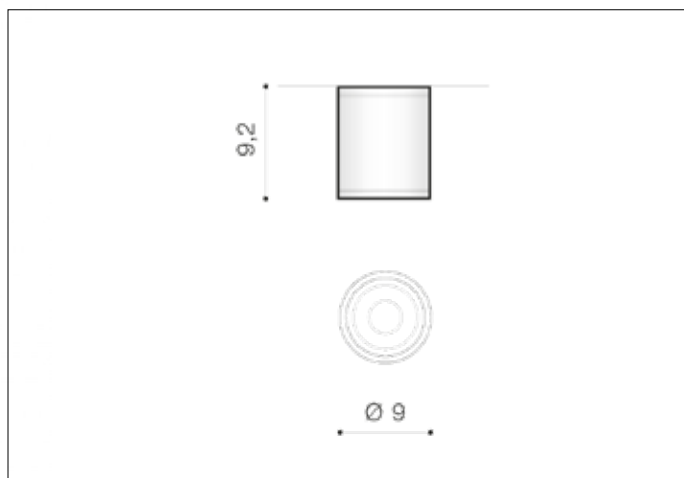

**AZzardo**<sup>®</sup>  
LIGHTING

JOE TUBE WHITE  
AZ3315, EAN 5901238433156

## Dimensions height / width / length [cm] Product Specifications

Product	9,2 x 9 x N/A
Mounting inlet:	N/A x N/A x N/A
Ceiling base:	N/A x N/A x N/A
Shades	N/A x N/A x N/A

Line	TECHNICAL
Type	Exposed Downlight
Type of track	N/A
Colour	White
Material	Metal / Glass
Light source	1
Type of socket	GU10
Lumens	N/A
Kelvins	N/A
Beam angle	N/A
Dimmable	N/A
CCT	N/A
RGB	N/A
RA	N/A
App remote control	N/A
Remote control	N/A
Voltage	230V
Power	max LED 35W
Switch location	N/A
Protection class	IP54
Tilt	N/A
Rotation	N/A

## Shipping info height / width / length [cm]

BOX 1:	10,5 x 10 x 10
BOX 2:	N/A x N/A x N/A
BOX 3:	N/A x N/A x N/A
Net weight [kg]	0,35
Gross weight [kg]	0,4