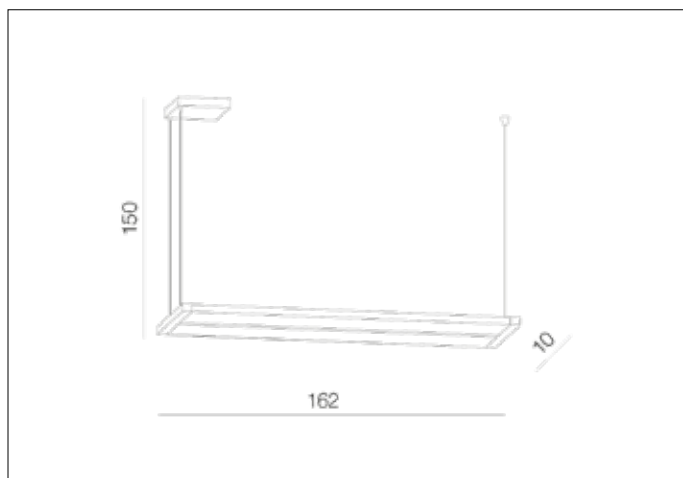

AZzardo[®]
LIGHTING

FLASH

AZ3203, EAN 5901238432036

Dimensions height / width / length [cm] Product Specifications

Product	150 x 162 x 10
Mounting inlet:	N/A x N/A x N/A
Ceiling base:	4 x 28 x 10
Shades	1,5 x 153,5 x 2x4

Line	DECORATIVE
Type	Pendant
Type of track	N/A
Colour	Black
Material	Metal / Acryl
Light source	1
Type of socket	LED INTEGRATED
Lumens	4590
Kelvins	3000
Beam angle	N/A
Dimmable	N/A
CCT	N/A
RGB	N/A
RA	N/A
App remote control	N/A
Remote control	N/A
Voltage	230V
Power	54W
Switch location	N/A
Protection class	IP20
Tilt	350°
Rotation	N/A

Shipping info height / width / length [cm]

BOX 1:	11 x 169 x 16
BOX 2:	N/A x N/A x N/A
BOX 3:	N/A x N/A x N/A
Net weight [kg]	4,6
Gross weight [kg]	5,1

Energy efficiency

Azzardo Sp. z o.o.
ul. Strzeszyńska 33 60-479 Poznań,
NIP: 929-185-75-07