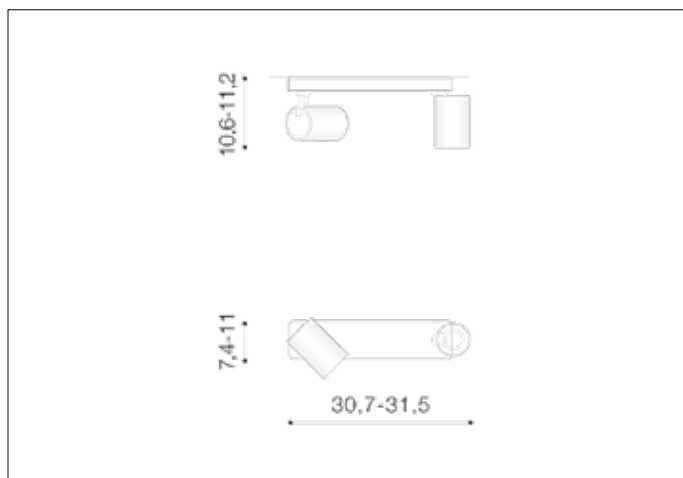

AZzardo[®]
LIGHTING

EXO 2 WHITE

AZ3196, EAN 5901238431961

Dimensions height / width / length [cm] Product Specifications

Product	10,6 ~ 11,2 x 30,7 ~ 31,5 x 7,4 ~ 11
Mounting inlet:	N/A x N/A x N/A
Ceiling base:	2,5 x 25 x 7,5
Shades	8 x 6 x N/A

Line	TECHNICAL
Type	Exposed Downlight
Type of track	N/A
Colour	White
Material	Metal
Light source	2
Type of socket	GU10
Lumens	N/A
Kelvins	N/A
Beam angle	N/A
Dimmable	N/A
CCT	N/A
RGB	N/A
RA	N/A
App remote control	N/A
Remote control	N/A
Voltage	230V
Power	max LED 35W
Switch location	N/A
Protection class	IP20
Tilt	90°
Rotation	350°

Shipping info height / width / length [cm]

BOX 1:	12,5 x 26 x 8
BOX 2:	N/A x N/A x N/A
BOX 3:	N/A x N/A x N/A
Net weight [kg]	0,5
Gross weight [kg]	0,57

Energy efficiency

Azzardo Sp. z o.o.
ul. Strzeszyńska 33 60-479 Poznań,
NIP: 929-185-75-07