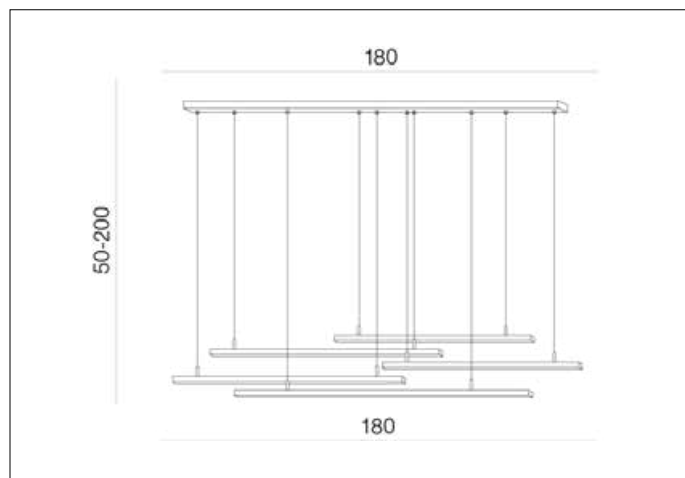

## Dimensions height / width / length [cm] Product Specifications

Product	50 ~ 200 x 180 x 6
Mounting inlet:	N/A x N/A x N/A
Ceiling base:	4 x 180 x 6
Shades	1,5 x 61 ~ 70 ~ 91 x 1,5

Line	DECORATIVE
Type	Pendant
Type of track	N/A
Colour	White
Material	Aluminium / Acryl
Light source	1
Type of socket	LED INTEGRATED
Lumens	3280
Kelvins	3000
Beam angle	N/A
Dimmable	YES
CCT	N/A
RGB	N/A
RA	N/A
App remote control	N/A
Remote control	N/A
Voltage	230V
Power	49W
Switch location	N/A
Protection class	IP20
Tilt	N/A
Rotation	N/A

## Shipping info height / width / length [cm]

BOX 1:	14 x 23 x 186
BOX 2:	N/A x N/A x N/A
BOX 3:	N/A x N/A x N/A
Net weight [kg]	4,7
Gross weight [kg]	5,2