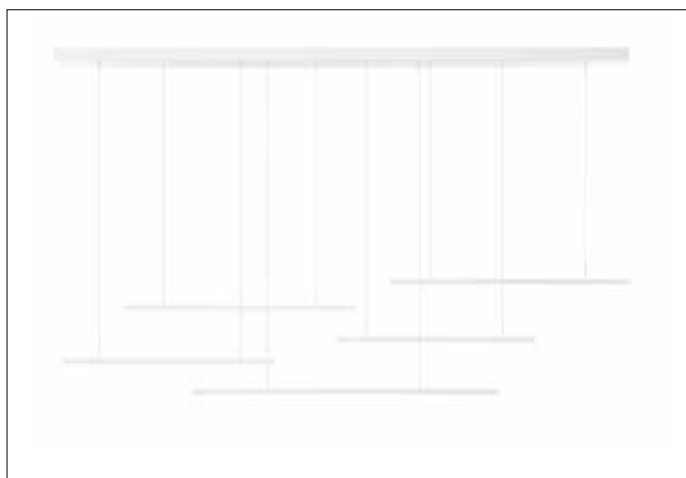

## Dimensions height / width / length [cm] Product Specifications

Product	50 ~ 200 x 180 x 6
Mounting inlet:	N/A x N/A x N/A
Ceiling base:	4 x 180 x 6
Shades	1,5 x 61 ~ 70 ~ 91 x 1,5

Line	DECORATIVE
Type	Pendant
Type of track	N/A
Colour	White
Material	Aluminium / Acryl
Light source	1
Type of socket	LED INTEGRATED
Lumens	3280
Kelvins	3000
Beam angle	N/A
Dimmable	YES
CCT	N/A
RGB	N/A
RA	N/A
App remote control	N/A
Remote control	N/A
Voltage	230V
Power	49W
Switch location	N/A
Protection class	IP20
Tilt	N/A
Rotation	N/A

## Shipping info height / width / length [cm]

BOX 1:	14 x 23 x 186
BOX 2:	N/A x N/A x N/A
BOX 3:	N/A x N/A x N/A
Net weight [kg]	4,7
Gross weight [kg]	5,2