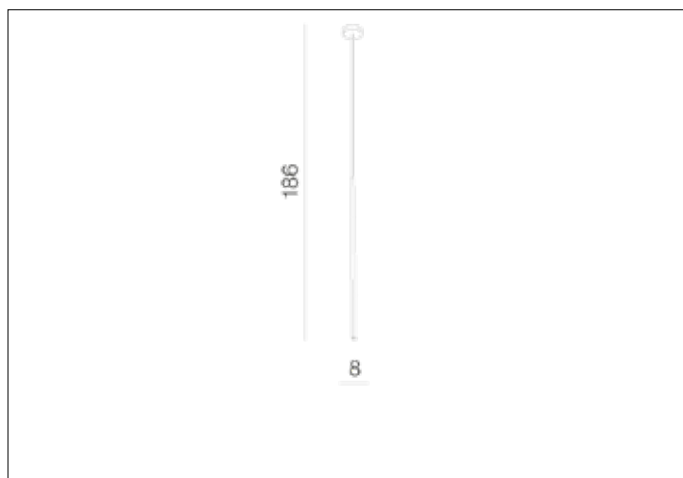

AZzardo[®]
LIGHTING

LOUISE 1 WH
AZ3157, EAN 5901238431572

Dimensions height / width / length [cm] Product Specifications

Product	186 x 8 x N/A
Mounting inlet:	N/A x N/A x N/A
Ceiling base:	3 x 8 x N/A
Shades	75 x 2 x N/A

Line	DECORATIVE
Type	Pendant
Type of track	N/A
Colour	White
Material	Metal / Acryl
Light source	1
Type of socket	LED INTEGRATED
Lumens	200
Kelvins	3000
Beam angle	N/A
Dimmable	N/A
CCT	N/A
RGB	N/A
RA	N/A
App remote control	N/A
Remote control	N/A
Voltage	230V
Power	3W
Switch location	N/A
Protection class	IP20
Tilt	N/A
Rotation	N/A

Shipping info height / width / length [cm]

BOX 1:	9 x 14 x 91
BOX 2:	N/A x N/A x N/A
BOX 3:	N/A x N/A x N/A
Net weight [kg]	0,7
Gross weight [kg]	0,8

Energy efficiency

Azzardo Sp. z o.o.
ul. Strzeszyńska 33 60-479 Poznań,
NIP: 929-185-75-07