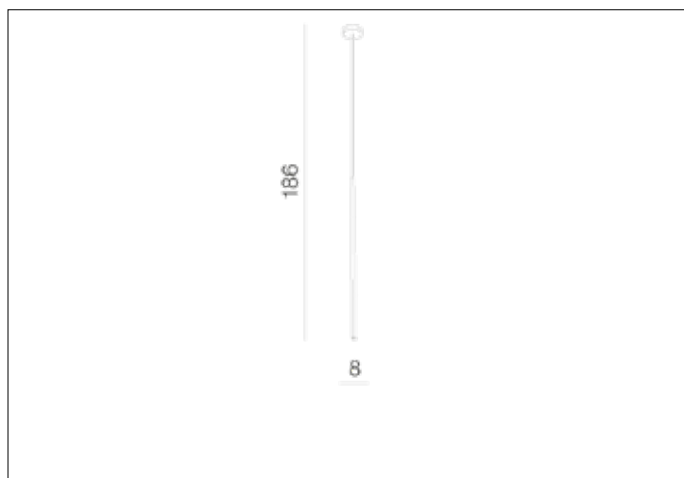

AZzardo[®]
LIGHTING

LOUISE 1 GO
AZ3156, EAN 5901238431565

Dimensions height / width / length [cm] Product Specifications

Product	186 x 8 x N/A
Mounting inlet:	N/A x N/A x N/A
Ceiling base:	3 x 8 x N/A
Shades	75 x 2 x N/A

Line	DECORATIVE
Type	Pendant
Type of track	N/A
Colour	Gold
Material	Metal / Acryl
Light source	1
Type of socket	LED INTEGRATED
Lumens	200
Kelvins	3000
Beam angle	N/A
Dimmable	N/A
CCT	N/A
RGB	N/A
RA	N/A
App remote control	N/A
Remote control	N/A
Voltage	230V
Power	3W
Switch location	N/A
Protection class	IP20
Tilt	N/A
Rotation	N/A

Shipping info height / width / length [cm]

BOX 1:	9 x 14 x 91
BOX 2:	N/A x N/A x N/A
BOX 3:	N/A x N/A x N/A
Net weight [kg]	0,7
Gross weight [kg]	0,8

Energy efficiency

Azzardo Sp. z o.o.
ul. Strzeszyńska 33 60-479 Poznań,
NIP: 929-185-75-07