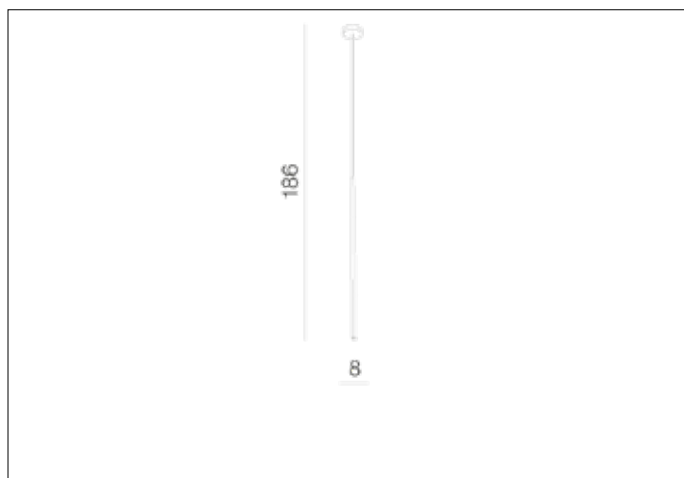

AZzardo[®]
LIGHTING

LOUISE 1 BK
AZ3155, EAN 5901238431558

Dimensions height / width / length [cm] Product Specifications

| | |
|-----------------|-----------------|
| Product | 186 x 8 x N/A |
| Mounting inlet: | N/A x N/A x N/A |
| Ceiling base: | 3 x 8 x N/A |
| Shades | 75 x 2 x N/A |

| | |
|--------------------|----------------|
| Line | DECORATIVE |
| Type | Pendant |
| Type of track | N/A |
| Colour | Black |
| Material | Metal / Acryl |
| Light source | 1 |
| Type of socket | LED INTEGRATED |
| Lumens | 200 |
| Kelvins | 3000 |
| Beam angle | N/A |
| Dimmable | N/A |
| CCT | N/A |
| RGB | N/A |
| RA | N/A |
| App remote control | N/A |
| Remote control | N/A |
| Voltage | 230V |
| Power | 3W |
| Switch location | N/A |
| Protection class | IP20 |
| Tilt | N/A |
| Rotation | N/A |

Shipping info height / width / length [cm]

| | |
|-------------------|-----------------|
| BOX 1: | 9 x 14 x 91 |
| BOX 2: | N/A x N/A x N/A |
| BOX 3: | N/A x N/A x N/A |
| Net weight [kg] | 0,7 |
| Gross weight [kg] | 0,8 |