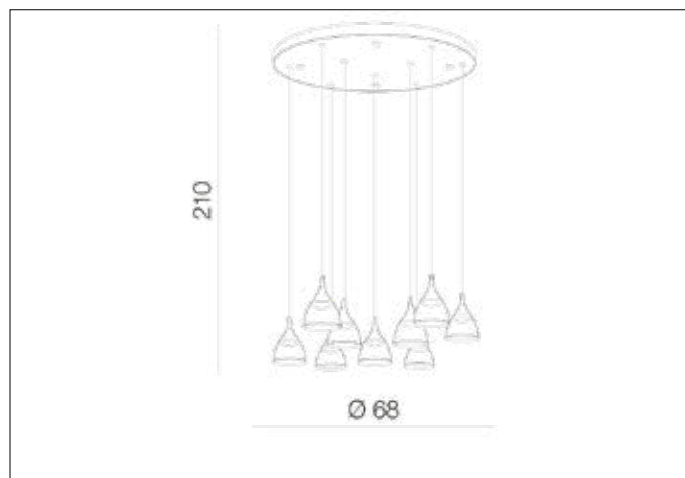

AZzardo[®]
LIGHTING

DALMATIA 9 BLACK
AZ3143, EAN 5901238431435

Dimensions height / width / length [cm] Product Specifications

Product	210 x 68 x N/A
Mounting inlet:	N/A x N/A x N/A
Ceiling base:	4,5 x 68 x N/A
Shades	15 x 9,5 x N/A

Line	DECORATIVE
Type	Pendant
Type of track	N/A
Colour	Black
Material	Aluminium / Acryl
Light source	9
Type of socket	LED INTEGRATED
Lumens	3880
Kelvins	3000
Beam angle	N/A
Dimmable	YES
CCT	N/A
RGB	N/A
RA	N/A
App remote control	N/A
Remote control	N/A
Voltage	230V
Power	45W
Switch location	N/A
Protection class	IP20
Tilt	N/A
Rotation	N/A

Shipping info height / width / length [cm]

BOX 1:	27 x 76 x 75
BOX 2:	N/A x N/A x N/A
BOX 3:	N/A x N/A x N/A
Net weight [kg]	10,8
Gross weight [kg]	12

Energy efficiency

Azzardo Sp. z o.o.
ul. Strzeszyńska 33 60-479 Poznań,
NIP: 929-185-75-07