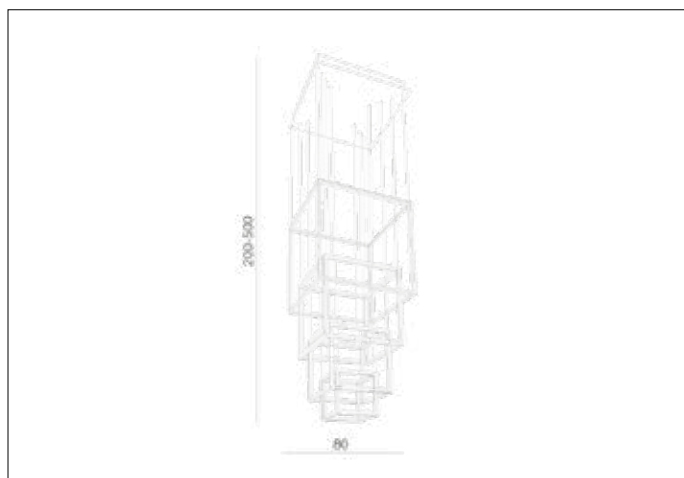

AZzardo[®]
LIGHTING

OPERA XL GOLD
AZ3140, EAN 5901238431404

Dimensions height / width / length [cm] Product Specifications

Product	200 ~ 500 x 80 x 80
Mounting inlet:	N/A x N/A x N/A
Ceiling base:	5 x 80 x 80
Shades	33 ~ 44 ~ 55 ~ 65 x 33 ~ 44 ~ 55 ~ 65 x N/A

Shipping info height / width / length [cm]

BOX 1:	79 x 87 x 84
BOX 2:	N/A x N/A x N/A
BOX 3:	N/A x N/A x N/A
Net weight [kg]	18
Gross weight [kg]	20

Energy efficiency

Azzardo Sp. z o.o.
ul. Strzeszyńska 33 60-479 Poznań,
NIP: 929-185-75-07