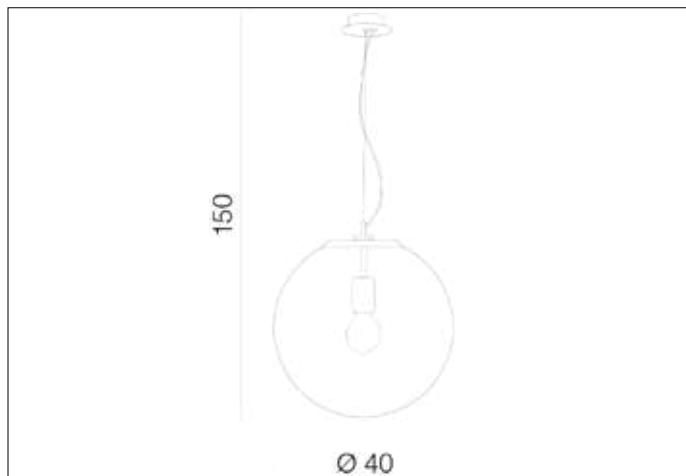

AZzardo[®]
LIGHTING

IRIS 40 GOLD
AZ3131, EAN 5901238431312

Dimensions height / width / length [cm] Product Specifications

Product	150 x 40 x N/A
Mounting inlet:	N/A x N/A x N/A
Ceiling base:	6 x 12 x N/A
Shades	40 x 40 x N/A

Line	DECORATIVE
Type	Pendant
Type of track	N/A
Colour	Gold
Material	Metal / Glass
Light source	1
Type of socket	E27
Lumens	N/A
Kelvins	N/A
Beam angle	N/A
Dimmable	N/A
CCT	N/A
RGB	N/A
RA	N/A
App remote control	N/A
Remote control	N/A
Voltage	230V
Power	max LED 40W
Switch location	N/A
Protection class	IP20
Tilt	N/A
Rotation	N/A

Shipping info height / width / length [cm]

BOX 1:	47 x 47 x 46
BOX 2:	N/A x N/A x N/A
BOX 3:	N/A x N/A x N/A
Net weight [kg]	3,1
Gross weight [kg]	3,5

Energy efficiency

N/A

Azzardo Sp. z o.o.
ul. Strzeszyńska 33 60-479 Poznań,
NIP: 929-185-75-07