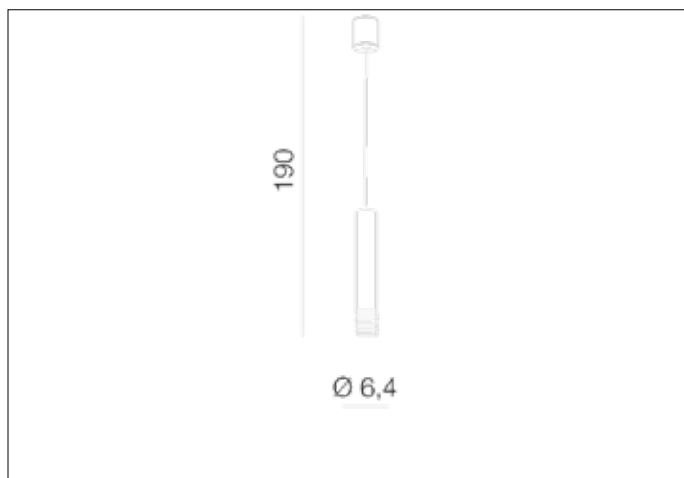

AZzardo[®]
LIGHTING

LOCUS L PENDANT WHITE
AZ3129, EAN 5901238431299

Dimensions height / width / length [cm] Product Specifications

| | |
|-----------------|-----------------|
| Product | 190 x 6,4 x N/A |
| Mounting inlet: | N/A x N/A x N/A |
| Ceiling base: | 12 x 6 x N/A |
| Shades | 26 x 6,4 x N/A |

| | |
|--------------------|---------------|
| Line | DECORATIVE |
| Type | Pendant |
| Type of track | N/A |
| Colour | White |
| Material | Metal / Glass |
| Light source | 1 |
| Type of socket | GU10 |
| Lumens | N/A |
| Kelvins | N/A |
| Beam angle | N/A |
| Dimmable | N/A |
| CCT | N/A |
| RGB | N/A |
| RA | N/A |
| App remote control | N/A |
| Remote control | N/A |
| Voltage | 230V |
| Power | max LED 35W |
| Switch location | N/A |
| Protection class | IP20 |
| Tilt | N/A |
| Rotation | N/A |

Shipping info height / width / length [cm]

| | |
|-------------------|-----------------|
| BOX 1: | 8 x 8 x 40 |
| BOX 2: | N/A x N/A x N/A |
| BOX 3: | N/A x N/A x N/A |
| Net weight [kg] | 1 |
| Gross weight [kg] | 1,2 |