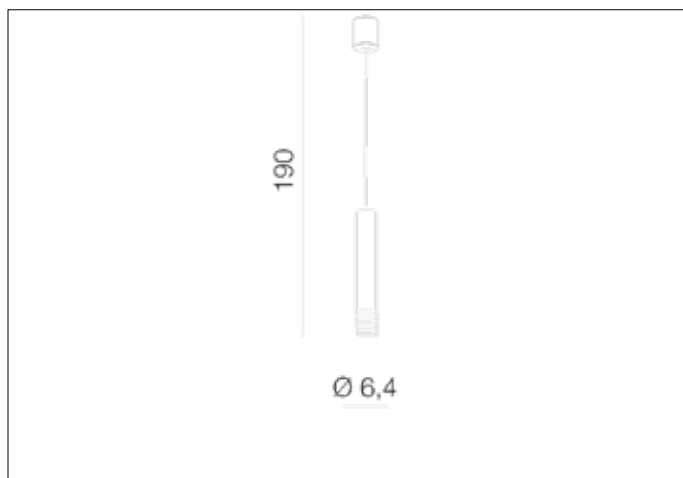

AZzardo[®]
LIGHTING

LOCUS L PENDANT BLACK
AZ3128, EAN 5901238431282

Dimensions height / width / length [cm] Product Specifications

Product	190 x 6,4 x N/A
Mounting inlet:	N/A x N/A x N/A
Ceiling base:	12 x 6 x N/A
Shades	26 x 6,4 x N/A

Line	DECORATIVE
Type	Pendant
Type of track	N/A
Colour	Black
Material	Metal / Glass
Light source	1
Type of socket	GU10
Lumens	N/A
Kelvins	N/A
Beam angle	N/A
Dimmable	N/A
CCT	N/A
RGB	N/A
RA	N/A
App remote control	N/A
Remote control	N/A
Voltage	230V
Power	max LED 35W
Switch location	N/A
Protection class	IP20
Tilt	N/A
Rotation	N/A

Shipping info height / width / length [cm]

BOX 1:	8 x 8 x 40
BOX 2:	N/A x N/A x N/A
BOX 3:	N/A x N/A x N/A
Net weight [kg]	1
Gross weight [kg]	1,2

Energy efficiency

Azzardo Sp. z o.o.
ul. Strzeszyńska 33 60-479 Poznań,
NIP: 929-185-75-07