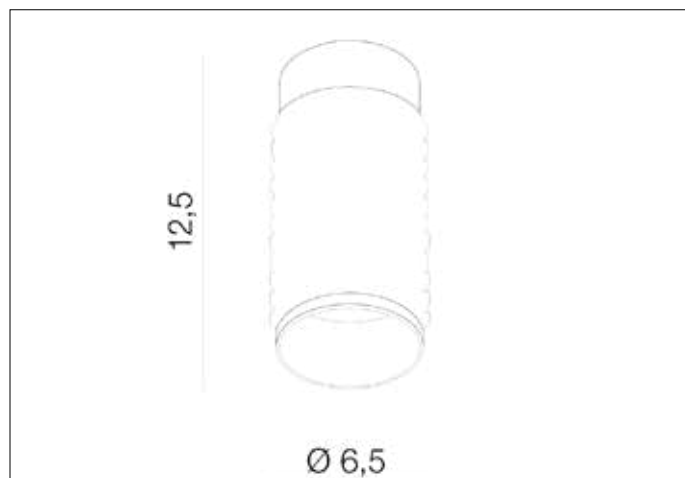

AZzardo[®]
LIGHTING

AVICA WHITE

AZ3122, EAN 5901238431220

Dimensions height / width / length [cm] Product Specifications

Product	12,5 x 6,5 x N/A
Mounting inlet:	N/A x N/A x N/A
Ceiling base:	N/A x N/A x N/A
Shades	N/A x N/A x N/A

Line	TECHNICAL
Type	Exposed Downlight
Type of track	N/A
Colour	White
Material	Aluminium
Light source	1
Type of socket	GU10
Lumens	N/A
Kelvins	N/A
Beam angle	N/A
Dimmable	N/A
CCT	N/A
RGB	N/A
RA	N/A
App remote control	N/A
Remote control	N/A
Voltage	230V
Power	max LED 35W
Switch location	N/A
Protection class	IP20
Tilt	N/A
Rotation	N/A

Shipping info height / width / length [cm]

BOX 1:	13 x 8 x 8
BOX 2:	N/A x N/A x N/A
BOX 3:	N/A x N/A x N/A
Net weight [kg]	0,26
Gross weight [kg]	0,3

Energy efficiency

N/A

Azzardo Sp. z o.o.
ul. Strzeszyńska 33 60-479 Poznań,
NIP: 929-185-75-07