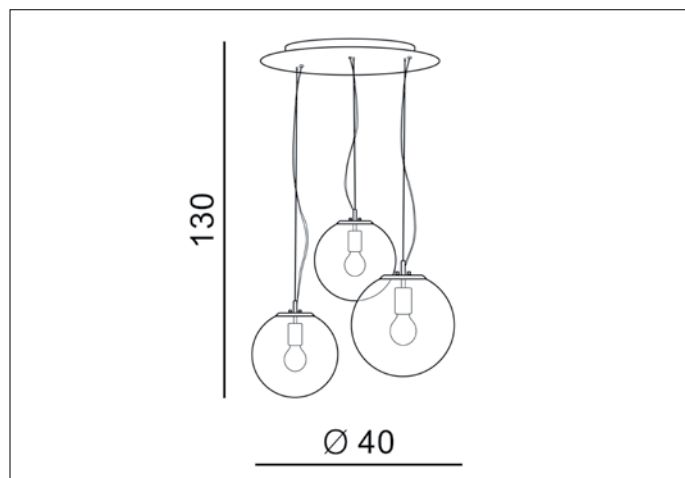

**AZzardo**<sup>®</sup>  
 LIGHTING

 IRIS 3 CHROME  
 AZ3104, EAN 5901238431046

**Dimensions** height / width / length [cm] **Product Specifications**

Product	130 x 40 x N/A
Mounting inlet:	N/A x N/A x N/A
Ceiling base:	2,5 x 25 ~ 28 x N/A
Shades	1x 25 ~ 2x 18 x 1x 25 ~ 2x 18 x N/A

Line	DECORATIVE
Type	Pendant
Type of track	N/A
Colour	Chrome
Material	Metal / Glass
Light source	3
Type of socket	E27
Lumens	N/A
Kelvins	N/A
Beam angle	N/A
Dimmable	N/A
CCT	N/A
RGB	N/A
RA	N/A
App remote control	N/A
Remote control	N/A
Voltage	230V
Power	max LED 40W
Switch location	N/A
Protection class	IP20
Tilt	N/A
Rotation	N/A

**Shipping info** height / width / length [cm]

BOX 1:	30 x 46 x 51
BOX 2:	N/A x N/A x N/A
BOX 3:	N/A x N/A x N/A
Net weight [kg]	3,3
Gross weight [kg]	3,7

**Energy efficiency**

N/A

 Azzardo Sp. z o.o.  
 ul. Strzeszyńska 33 60-479 Poznań,  
 NIP: 929-185-75-07