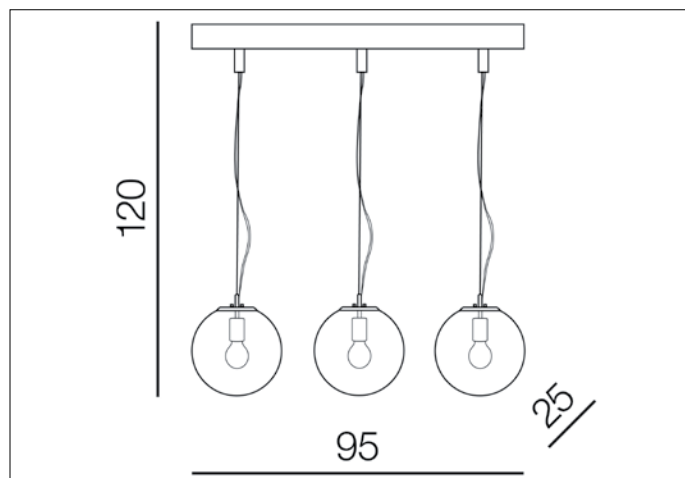

AZzardo[®]
LIGHTING

IRIS 3 LINE CHROME
AZ3103, EAN 5901238431039

Dimensions height / width / length [cm] Product Specifications

Product	120 x 95 x 25
Mounting inlet:	N/A x N/A x N/A
Ceiling base:	2,5 x 75 x 5
Shades	25 x 25 x N/A

Line	DECORATIVE
Type	Pendant
Type of track	N/A
Colour	Chrome
Material	Metal / Glass
Light source	3
Type of socket	E27
Lumens	N/A
Kelvins	N/A
Beam angle	N/A
Dimmable	N/A
CCT	N/A
RGB	N/A
RA	N/A
App remote control	N/A
Remote control	N/A
Voltage	230V
Power	max LED 40W
Switch location	N/A
Protection class	IP20
Tilt	N/A
Rotation	N/A

Shipping info height / width / length [cm]

BOX 1:	34 x 33 x 86
BOX 2:	N/A x N/A x N/A
BOX 3:	N/A x N/A x N/A
Net weight [kg]	4,2
Gross weight [kg]	4,7

Energy efficiency

N/A

Azzardo Sp. z o.o.
ul. Strzeszyńska 33 60-479 Poznań,
NIP: 929-185-75-07