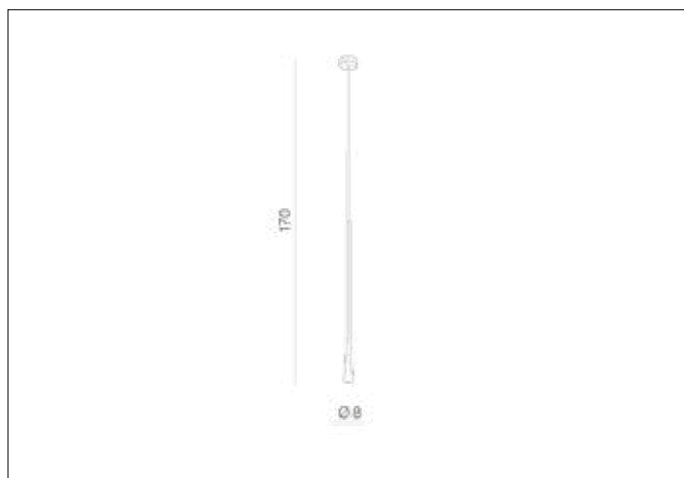

AZzardo[®]
LIGHTING

KALIA BLACK
AZ3092, EAN 5901238430926

Dimensions height / width / length [cm] Product Specifications

Product	170 x 8 x N/A
Mounting inlet:	N/A x N/A x N/A
Ceiling base:	3 x 8 x N/A
Shades	60 x 3,2 x N/A

Line	DECORATIVE
Type	Pendant
Type of track	N/A
Colour	Black
Material	Aluminium
Light source	1
Type of socket	LED INTEGRATED
Lumens	325
Kelvins	3000
Beam angle	N/A
Dimmable	N/A
CCT	N/A
RGB	N/A
RA	N/A
App remote control	N/A
Remote control	N/A
Voltage	230V
Power	7W
Switch location	N/A
Protection class	IP20
Tilt	N/A
Rotation	N/A

Shipping info height / width / length [cm]

BOX 1:	69 x 12 x 12
BOX 2:	N/A x N/A x N/A
BOX 3:	N/A x N/A x N/A
Net weight [kg]	0,65
Gross weight [kg]	0,7

Energy efficiency

Azzardo Sp. z o.o.
ul. Strzeszyńska 33 60-479 Poznań,
NIP: 929-185-75-07