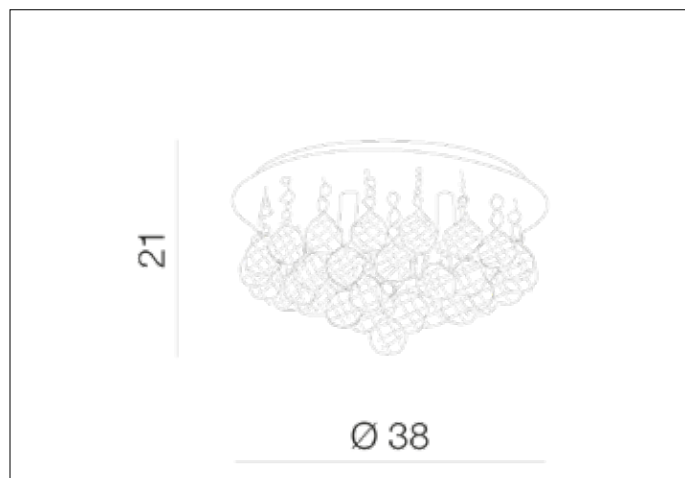

AZzardo[®]
 LIGHTING

 BOLLA 38 GOLD
 AZ3083, EAN 5901238430834

Dimensions height / width / length [cm] **Product Specifications**

Product	21 x 38 x N/A
Mounting inlet:	N/A x N/A x N/A
Ceiling base:	2,5 x 32 x N/A
Shades	N/A x N/A x N/A

Line	DECORATIVE
Type	Top / Pendant
Type of track	N/A
Colour	Gold
Material	Metal / Crystal K9
Light source	5
Type of socket	G9
Lumens	N/A
Kelvins	N/A
Beam angle	N/A
Dimmable	N/A
CCT	N/A
RGB	N/A
RA	N/A
App remote control	N/A
Remote control	N/A
Voltage	230V
Power	max LED 40W
Switch location	N/A
Protection class	IP20
Tilt	N/A
Rotation	N/A

Shipping info height / width / length [cm]

BOX 1:	15 x 46 x 46
BOX 2:	N/A x N/A x N/A
BOX 3:	N/A x N/A x N/A
Net weight [kg]	5,3
Gross weight [kg]	5,9

Energy efficiency

N/A

 Azzardo Sp. z o.o.
 ul. Strzeszyńska 33 60-479 Poznań,
 NIP: 929-185-75-07