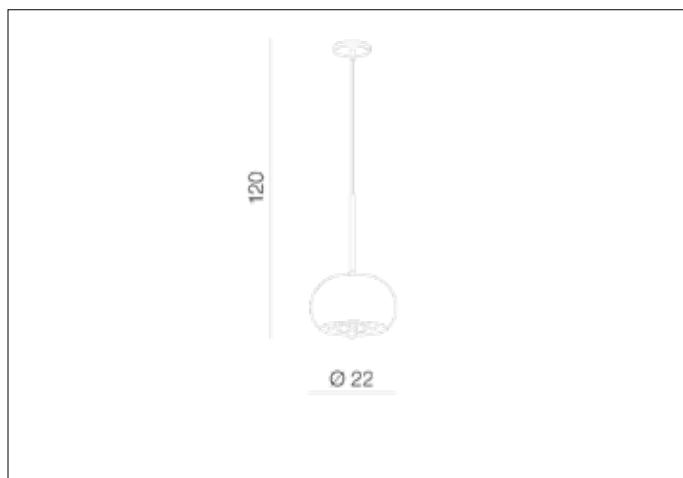

AZzardo[®]
LIGHTING

BURN 1

AZ3082, EAN 5901238430827

Dimensions height / width / length [cm] Product Specifications

Product	120 x 22 x N/A
Mounting inlet:	N/A x N/A x N/A
Ceiling base:	2,5 x 12 x N/A
Shades	13 x 22 x N/A

Line	DECORATIVE
Type	Pendant
Type of track	N/A
Colour	Chrome
Material	Metal / Glass / Crystal
Light source	1
Type of socket	G9
Lumens	N/A
Kelvins	N/A
Beam angle	N/A
Dimmable	N/A
CCT	N/A
RGB	N/A
RA	N/A
App remote control	N/A
Remote control	N/A
Voltage	230V
Power	max LED 40W
Switch location	N/A
Protection class	IP20
Tilt	N/A
Rotation	N/A

Shipping info height / width / length [cm]

BOX 1:	21 x 29 x 29
BOX 2:	N/A x N/A x N/A
BOX 3:	N/A x N/A x N/A
Net weight [kg]	1,8
Gross weight [kg]	2

Energy efficiency

Azzardo Sp. z o.o.
ul. Strzeszyńska 33 60-479 Poznań,
NIP: 929-185-75-07