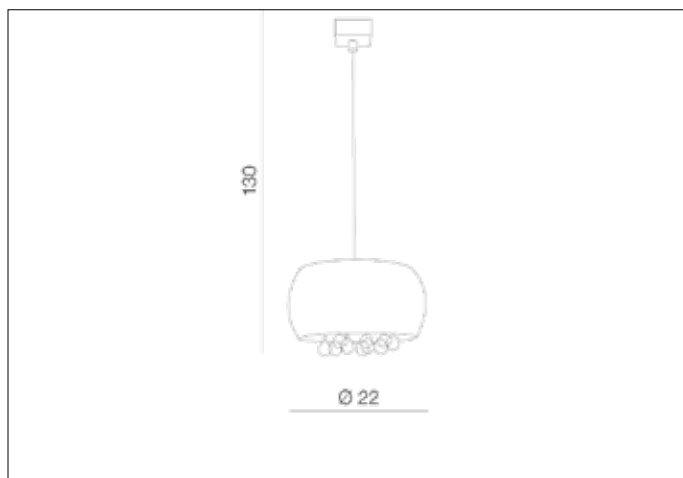

AZzardo[®]
LIGHTING

QUINCE 1
AZ3080, EAN 5901238430803

Dimensions height / width / length [cm] Product Specifications

Product	130 x 22 x N/A
Mounting inlet:	N/A x N/A x N/A
Ceiling base:	2,5 x 12 x N/A
Shades	13 x 22 x N/A

Line	DECORATIVE
Type	Pendant
Type of track	N/A
Colour	White
Material	Metal / Glass / Chrome / Acryl
Light source	1
Type of socket	G9
Lumens	N/A
Kelvins	N/A
Beam angle	N/A
Dimmable	N/A
CCT	N/A
RGB	N/A
RA	N/A
App remote control	N/A
Remote control	N/A
Voltage	230V
Power	max LED 40W
Switch location	N/A
Protection class	IP20
Tilt	N/A
Rotation	N/A

Shipping info height / width / length [cm]

BOX 1:	21 x 29 x 29
BOX 2:	N/A x N/A x N/A
BOX 3:	N/A x N/A x N/A
Net weight [kg]	1,8
Gross weight [kg]	2

Energy efficiency

N/A

Azzardo Sp. z o.o.
ul. Strzeszyńska 33 60-479 Poznań,
NIP: 929-185-75-07