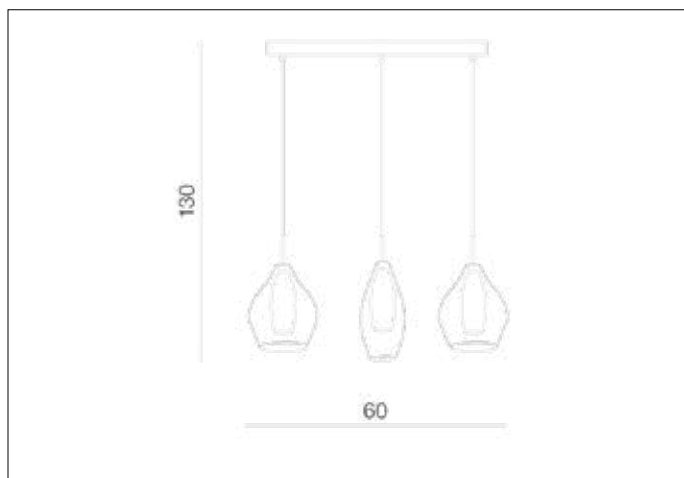

**AZzardo**<sup>®</sup>  
LIGHTING

AMBER MILANO 3 COPPER  
AZ3078, EAN 5901238430780

## Dimensions height / width / length [cm] Product Specifications

Product	130 x 60 x 16
Mounting inlet:	N/A x N/A x N/A
Ceiling base:	2,5 x 52 x 5
Shades	2x 18 ~ 1x 24 x 2x 16 ~ 1x 12 x N/A

Line	DECORATIVE
Type	Pendant
Type of track	N/A
Colour	Copper
Material	Metal / Chrome / Glass
Light source	3
Type of socket	G9
Lumens	N/A
Kelvins	N/A
Beam angle	N/A
Dimmable	N/A
CCT	N/A
RGB	N/A
RA	N/A
App remote control	N/A
Remote control	N/A
Voltage	230V
Power	max LED 40W
Switch location	N/A
Protection class	IP20
Tilt	N/A
Rotation	N/A

## Shipping info height / width / length [cm]

BOX 1:	30 x 56 x 31
BOX 2:	N/A x N/A x N/A
BOX 3:	N/A x N/A x N/A
Net weight [kg]	2,3
Gross weight [kg]	2,6