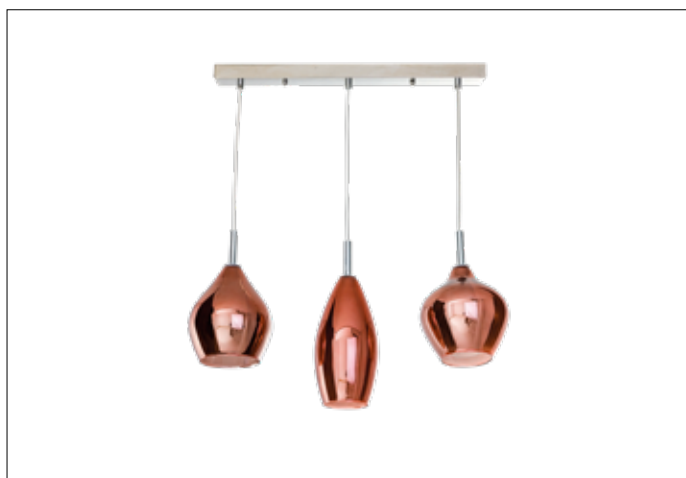

**AZzardo**<sup>®</sup>  
LIGHTING

AMBER MILANO 3 COPPER  
AZ3078, EAN 5901238430780

## Dimensions height / width / length [cm] Product Specifications

Product	130 x 60 x 16
Mounting inlet:	N/A x N/A x N/A
Ceiling base:	2,5 x 52 x 5
Shades	2x 18 ~ 1x 24 x 2x 16 ~ 1x 12 x N/A

Line	DECORATIVE
Type	Pendant
Type of track	N/A
Colour	Copper
Material	Metal / Chrome / Glass
Light source	3
Type of socket	G9
Lumens	N/A
Kelvins	N/A
Beam angle	N/A
Dimmable	N/A
CCT	N/A
RGB	N/A
RA	N/A
App remote control	N/A
Remote control	N/A
Voltage	230V
Power	max LED 40W
Switch location	N/A
Protection class	IP20
Tilt	N/A
Rotation	N/A