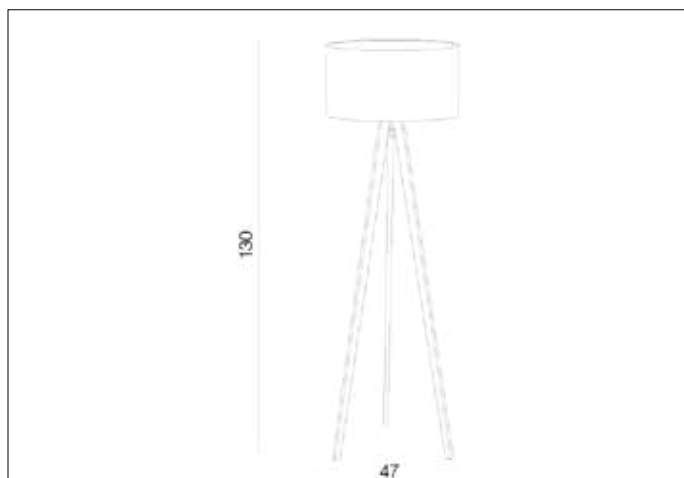

AZzardo[®]
LIGHTING

TRIPOD WOOD LAMPBODY
AZ3013, EAN 5901238430131

Dimensions height / width / length [cm] Product Specifications

Product	130 x 47 x 40
Mounting inlet:	N/A x N/A x N/A
Ceiling base:	N/A x N/A x N/A
Shades	N/A x N/A x N/A

Line	DECORATIVE
Type	Floor / Lampbody
Type of track	N/A
Colour	Oak Wood
Material	Wood
Light source	1
Type of socket	E27
Lumens	N/A
Kelvins	N/A
Beam angle	N/A
Dimmable	N/A
CCT	N/A
RGB	N/A
RA	N/A
App remote control	N/A
Remote control	N/A
Voltage	230V
Power	max LED 60W
Switch location	On the wire
Protection class	IP20
Tilt	N/A
Rotation	N/A

Shipping info height / width / length [cm]

BOX 1:	127 x 8 x 10
BOX 2:	N/A x N/A x N/A
BOX 3:	N/A x N/A x N/A
Net weight [kg]	1,5
Gross weight [kg]	1,8

Energy efficiency

N/A

Azzardo Sp. z o.o.
ul. Strzeszyńska 33 60-479 Poznań,
NIP: 929-185-75-07