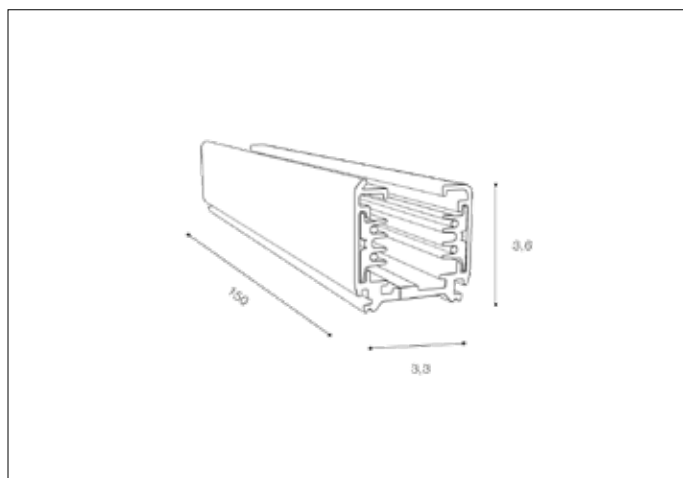

**AZzardo**<sup>®</sup>  
LIGHTING

TRACK 3LINE 1,5M WHITE  
AZ2999, EAN 5901238429999

## Dimensions height / width / length [cm] Product Specifications

Product	3,6 x 3,3 x 150
Mounting inlet:	N/A x N/A x N/A
Ceiling base:	N/A x N/A x N/A
Shades	N/A x N/A x N/A

Line	TECHNICAL
Type	Track
Type of track	3 Line
Colour	White
Material	Metal / PC
Light source	N/A
Type of socket	N/A
Lumens	N/A
Kelvins	N/A
Beam angle	N/A
Dimmable	N/A
CCT	N/A
RGB	N/A
RA	N/A
App remote control	N/A
Remote control	N/A
Voltage	N/AV
Power	N/A
Switch location	N/A
Protection class	N/A
Tilt	N/A
Rotation	N/A

## Shipping info height / width / length [cm]

BOX 1:	3,6 x 150 x 3,3
BOX 2:	N/A x N/A x N/A
BOX 3:	N/A x N/A x N/A
Net weight [kg]	1,2
Gross weight [kg]	1,2