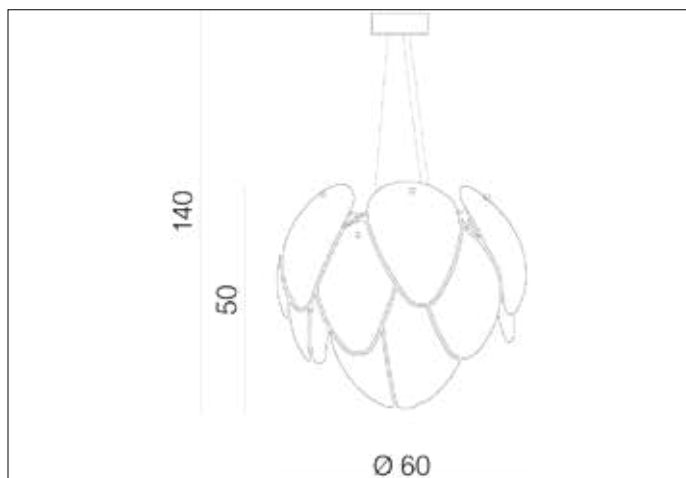

AZzardo[®]
LIGHTING

ANTIRES SMOKY
AZ2996, EAN 5901238429968

Dimensions height / width / length [cm] Product Specifications

Product	140 x 60 x N/A
Mounting inlet:	N/A x N/A x N/A
Ceiling base:	2,5 x 14 x N/A
Shades	47 x 60 x N/A

Line	DECORATIVE
Type	Pendant
Type of track	N/A
Colour	Smoky
Material	Metal / Glass
Light source	5
Type of socket	E27
Lumens	N/A
Kelvins	N/A
Beam angle	N/A
Dimmable	N/A
CCT	N/A
RGB	N/A
RA	N/A
App remote control	N/A
Remote control	N/A
Voltage	230V
Power	max LED 40W
Switch location	N/A
Protection class	IP20
Tilt	N/A
Rotation	N/A

Shipping info height / width / length [cm]

BOX 1:	41 x 47 x 47
BOX 2:	N/A x N/A x N/A
BOX 3:	N/A x N/A x N/A
Net weight [kg]	7,5
Gross weight [kg]	8,4

Energy efficiency

N/A

Azzardo Sp. z o.o.
ul. Strzeszyńska 33 60-479 Poznań,
NIP: 929-185-75-07