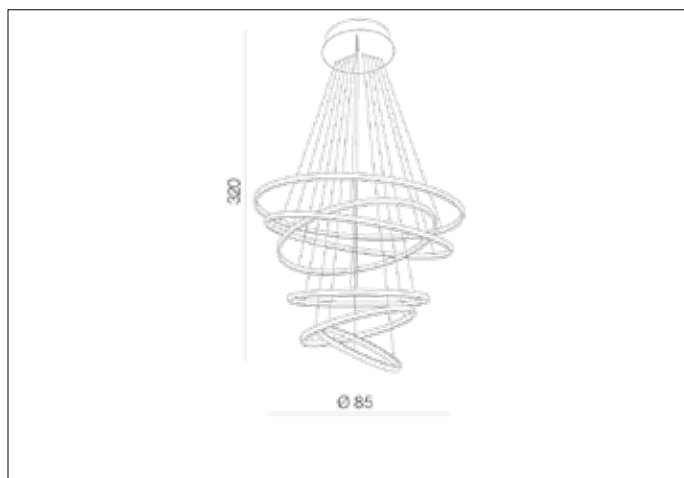

AZzardo[®]
LIGHTING

WHEEL 6 LONG DIMM CHROME
AZ2990, EAN 5901238429906

Dimensions height / width / length [cm] Product Specifications

Product	320 x 85 x N/A
Mounting inlet:	N/A x N/A x N/A
Ceiling base:	6 x 30 x N/A
Shades	2 x 85 ~ 75 ~ 60 ~ 45 ~ 35 ~ 25 x N/A

Line	DECORATIVE
Type	Pendant
Type of track	N/A
Colour	Chrome
Material	Aluminium / Acryl
Light source	6
Type of socket	LED INTEGRATED
Lumens	8400
Kelvins	3000
Beam angle	N/A
Dimmable	YES
CCT	N/A
RGB	N/A
RA	N/A
App remote control	N/A
Remote control	N/A
Voltage	230V
Power	140W
Switch location	N/A
Protection class	IP20
Tilt	N/A
Rotation	N/A

Shipping info height / width / length [cm]

BOX 1:	12 x 92 x 92
BOX 2:	N/A x N/A x N/A
BOX 3:	N/A x N/A x N/A
Net weight [kg]	6,8
Gross weight [kg]	7,5

Energy efficiency

Azzardo Sp. z o.o.
ul. Strzeszyńska 33 60-479 Poznań,
NIP: 929-185-75-07