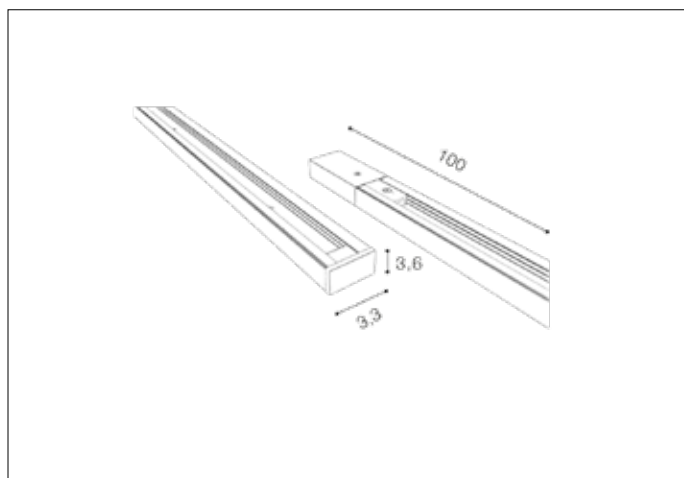

TRACK 3LINE SET 1M + END POWER + END CAP BLACK
AZ2987, EAN 5901238429876

Dimensions height / width / length [cm] **Product Specifications**

Product	3,6 x 3,3 x 100
Mounting inlet:	N/A x N/A x N/A
Ceiling base:	N/A x N/A x N/A
Shades	N/A x N/A x N/A

Line	TECHNICAL
Type	Track
Type of track	3 Line
Colour	Black
Material	Metal / PC
Light source	N/A
Type of socket	N/A
Lumens	N/A
Kelvins	N/A
Beam angle	N/A
Dimmable	N/A
CCT	N/A
RGB	N/A
RA	N/A
App remote control	N/A
Remote control	N/A
Voltage	N/AV
Power	N/A
Switch location	N/A
Protection class	N/A
Tilt	N/A
Rotation	N/A

Shipping info height / width / length [cm]

BOX 1:	3,6 x 100 x 3,3
BOX 2:	N/A x N/A x N/A
BOX 3:	N/A x N/A x N/A
Net weight [kg]	0,83
Gross weight [kg]	0,83

Energy efficiency

Azzardo Sp. z o.o.
ul. Strzeszyńska 33 60-479 Poznań,
NIP: 929-185-75-07