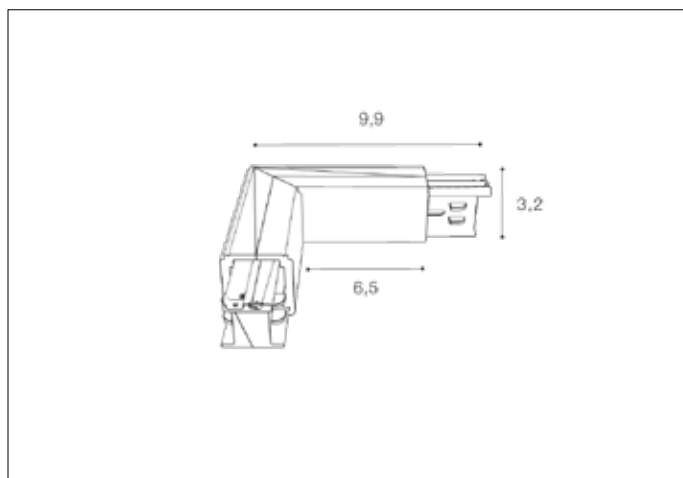

TRACK 3LINE R CONNECTOR BLACK

AZ2985, EAN 5901238429852

Dimensions height / width / length [cm] Product Specifications

Product	3,2 x 6,50 ~ 9,90 x 6,50 ~ 9,90
Mounting inlet:	N/A x N/A x N/A
Ceiling base:	N/A x N/A x N/A
Shades	N/A x N/A x N/A

Line	TECHNICAL
Type	Component
Type of track	3 Line
Colour	Black
Material	Aluminium
Light source	N/A
Type of socket	N/A
Lumens	N/A
Kelvins	N/A
Beam angle	N/A
Dimmable	N/A
CCT	N/A
RGB	N/A
RA	N/A
App remote control	N/A
Remote control	N/A
Voltage	N/AV
Power	N/A
Switch location	N/A
Protection class	N/A
Tilt	N/A
Rotation	N/A

Shipping info height / width / length [cm]

BOX 1:	3 x 10 x 10
BOX 2:	N/A x N/A x N/A
BOX 3:	N/A x N/A x N/A
Net weight [kg]	0,09
Gross weight [kg]	0,1

Energy efficiency

Azzardo Sp. z o.o.
ul. Strzeszyńska 33 60-479 Poznań,
NIP: 929-185-75-07