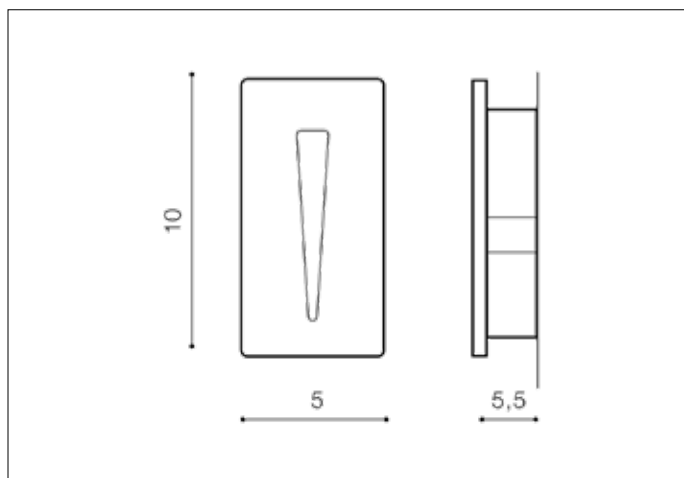

## Dimensions height / width / length [cm] Product Specifications

Product	10 x 5 x 5,5
Mounting inlet:	8,8 x 4 x 5
Ceiling base:	N/A x N/A x N/A
Shades	N/A x N/A x N/A

Line	TECHNICAL
Type	Stairs
Type of track	N/A
Colour	White
Material	Aluminium
Light source	1
Type of socket	LED INTEGRATED
Lumens	240
Kelvins	3000
Beam angle	N/A
Dimmable	N/A
CCT	N/A
RGB	N/A
RA	N/A
App remote control	N/A
Remote control	N/A
Voltage	230V
Power	3W
Switch location	N/A
Protection class	IP54
Tilt	N/A
Rotation	N/A

## Shipping info height / width / length [cm]

BOX 1:	7,5 x 10,5 x 6
BOX 2:	N/A x N/A x N/A
BOX 3:	N/A x N/A x N/A
Net weight [kg]	0,3
Gross weight [kg]	0,35