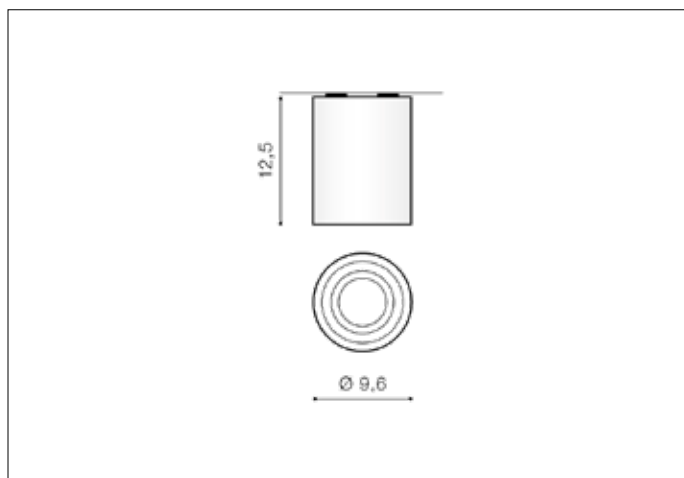

AZzardo[®]
LIGHTING

BROSS 1 BLACK/GOLD
AZ2955, EAN 5901238429555

Dimensions height / width / length [cm] Product Specifications

Product	12,5 x 9,6 x N/A
Mounting inlet:	N/A x N/A x N/A
Ceiling base:	N/A x N/A x N/A
Shades	N/A x N/A x N/A

Line	TECHNICAL
Type	Exposed Downlight
Type of track	N/A
Colour	Black / Gold
Material	Metal
Light source	1
Type of socket	GU10
Lumens	N/A
Kelvins	N/A
Beam angle	N/A
Dimmable	N/A
CCT	N/A
RGB	N/A
RA	N/A
App remote control	N/A
Remote control	N/A
Voltage	230V
Power	max LED 50W
Switch location	N/A
Protection class	IP20
Tilt	45°
Rotation	350°

Shipping info height / width / length [cm]

BOX 1:	14,5 x 10,5 x 10,5
BOX 2:	N/A x N/A x N/A
BOX 3:	N/A x N/A x N/A
Net weight [kg]	0,45
Gross weight [kg]	0,5

Energy efficiency

N/A

Azzardo Sp. z o.o.
ul. Strzeszyńska 33 60-479 Poznań,
NIP: 929-185-75-07