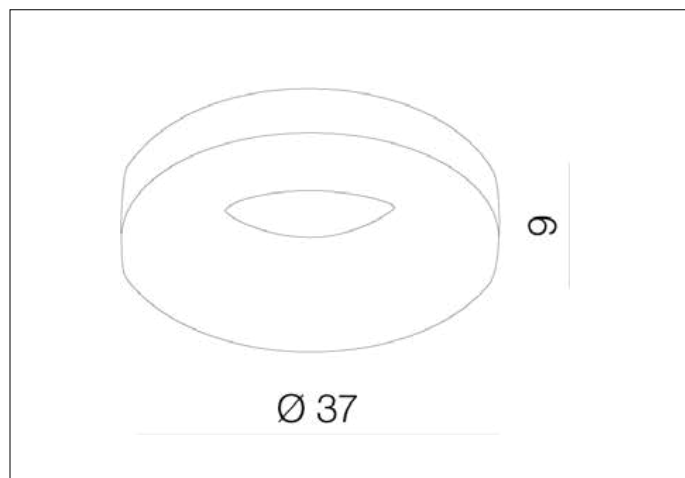

AZzardo[®]
LIGHTING

RING LED 3000K SN
AZ2946, EAN 5901238429463

Dimensions height / width / length [cm] Product Specifications

Product	9 x 37 x N/A
Mounting inlet:	N/A x N/A x N/A
Ceiling base:	N/A x N/A x N/A
Shades	N/A x N/A x N/A

Line	DECORATIVE
Type	Top / Wall
Type of track	N/A
Colour	Satin Nickel
Material	Metal / Acryl
Light source	1
Type of socket	LED INTEGRATED
Lumens	1530
Kelvins	3000
Beam angle	N/A
Dimmable	N/A
CCT	N/A
RGB	N/A
RA	N/A
App remote control	N/A
Remote control	N/A
Voltage	230V
Power	18W
Switch location	N/A
Protection class	IP20
Tilt	N/A
Rotation	N/A

Shipping info height / width / length [cm]

BOX 1:	16 x 43 x 43
BOX 2:	N/A x N/A x N/A
BOX 3:	N/A x N/A x N/A
Net weight [kg]	2,1
Gross weight [kg]	2,3

Energy efficiency

Azzardo Sp. z o.o.
ul. Strzeszyńska 33 60-479 Poznań,
NIP: 929-185-75-07