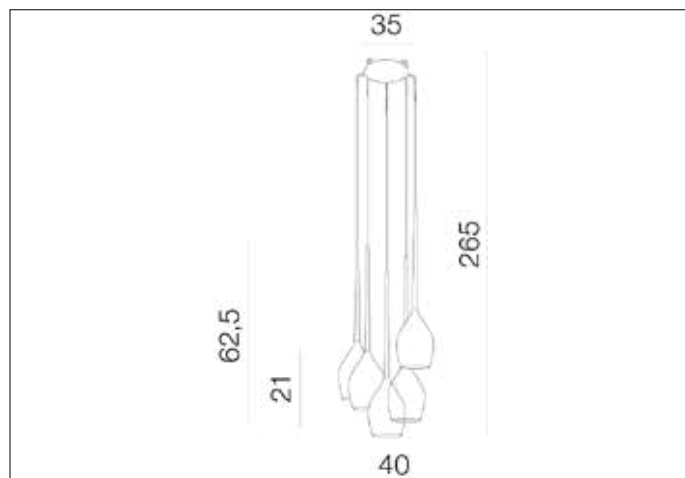

AZzardo[®]
LIGHTING

IZZA 5 SMOKY
AZ2939, EAN 5901238429395

Dimensions height / width / length [cm] Product Specifications

Product	265 x 40 x N/A
Mounting inlet:	N/A x N/A x N/A
Ceiling base:	6 x 28 x N/A
Shades	21 x 13 x N/A

Line	DECORATIVE
Type	Pendant
Type of track	N/A
Colour	Smoky
Material	Glass / Metal
Light source	5
Type of socket	E14
Lumens	N/A
Kelvins	N/A
Beam angle	N/A
Dimmable	N/A
CCT	N/A
RGB	N/A
RA	N/A
App remote control	N/A
Remote control	N/A
Voltage	230V
Power	max LED 50W
Switch location	N/A
Protection class	IP20
Tilt	N/A
Rotation	N/A

Shipping info height / width / length [cm]

BOX 1:	29 x 46 x 57
BOX 2:	N/A x N/A x N/A
BOX 3:	N/A x N/A x N/A
Net weight [kg]	5
Gross weight [kg]	5,7

Energy efficiency

N/A

Azzardo Sp. z o.o.
ul. Strzeszyńska 33 60-479 Poznań,
NIP: 929-185-75-07