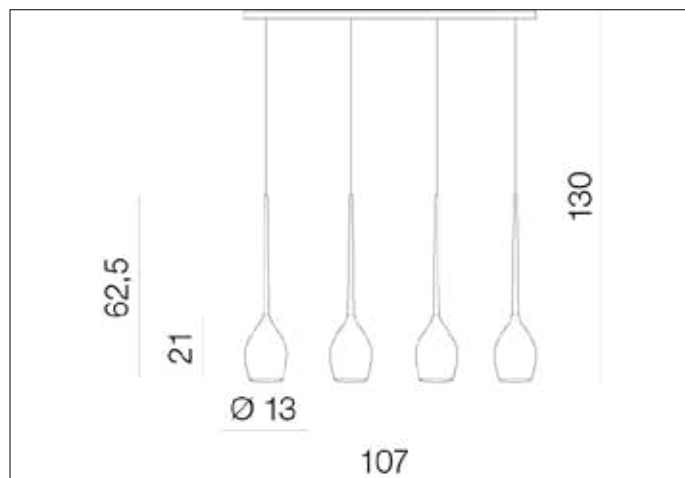

## Dimensions height / width / length [cm] Product Specifications

Product	130 x 107 x 13
Mounting inlet:	N/A x N/A x N/A
Ceiling base:	2,5 x 107 x 8
Shades	21 x 13 x N/A

Line	DECORATIVE
Type	Pendant
Type of track	N/A
Colour	Smoky
Material	Glass / Metal
Light source	4
Type of socket	E14
Lumens	N/A
Kelvins	N/A
Beam angle	N/A
Dimmable	N/A
CCT	N/A
RGB	N/A
RA	N/A
App remote control	N/A
Remote control	N/A
Voltage	230V
Power	max LED 50W
Switch location	N/A
Protection class	IP20
Tilt	N/A
Rotation	N/A

## Shipping info height / width / length [cm]

BOX 1:	28 x 110 x 28
BOX 2:	N/A x N/A x N/A
BOX 3:	N/A x N/A x N/A
Net weight [kg]	4,5
Gross weight [kg]	5