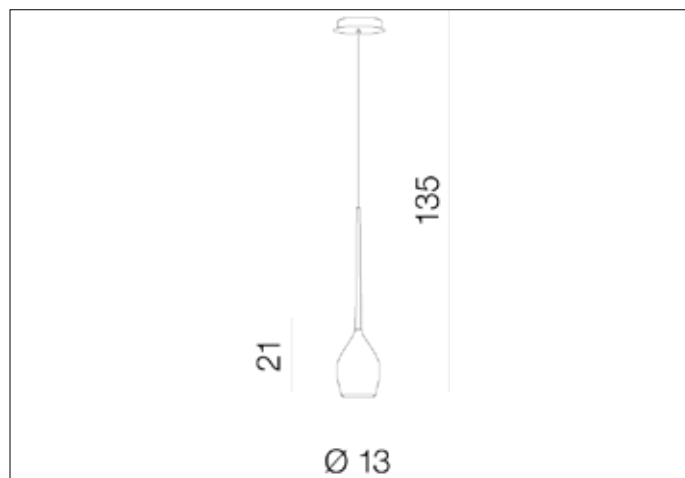

AZzardo[®]
LIGHTING

IZZA 1 SMOKY
AZ2936, EAN 5901238429364

Dimensions height / width / length [cm] Product Specifications

Product	135 x 13 x 13
Mounting inlet:	N/A x N/A x N/A
Ceiling base:	3,5 x 13 x N/A
Shades	21 x 13 x N/A

Line	DECORATIVE
Type	Pendant
Type of track	N/A
Colour	Smoky
Material	Glass / Metal
Light source	1
Type of socket	E14
Lumens	N/A
Kelvins	N/A
Beam angle	N/A
Dimmable	N/A
CCT	N/A
RGB	N/A
RA	N/A
App remote control	N/A
Remote control	N/A
Voltage	230V
Power	max LED 50W
Switch location	N/A
Protection class	IP20
Tilt	N/A
Rotation	N/A

Shipping info height / width / length [cm]

BOX 1:	20 x 43 x 20
BOX 2:	N/A x N/A x N/A
BOX 3:	N/A x N/A x N/A
Net weight [kg]	1,8
Gross weight [kg]	2

Energy efficiency

Azzardo Sp. z o.o.
ul. Strzeszyńska 33 60-479 Poznań,
NIP: 929-185-75-07