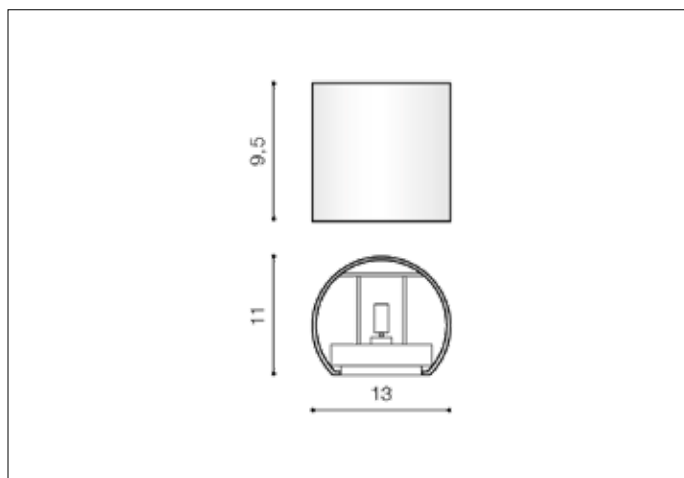

AZzardo[®]
LIGHTING

LETICIA 2 BLACK
AZ2933, EAN 5901238429333

Dimensions height / width / length [cm] Product Specifications

Product	9,5 x 13 x 11
Mounting inlet:	N/A x N/A x N/A
Ceiling base:	N/A x N/A x N/A
Shades	N/A x N/A x N/A

Line	TECHNICAL
Type	Wall
Type of track	N/A
Colour	Black / Black
Material	Aluminium
Light source	1
Type of socket	G9
Lumens	N/A
Kelvins	N/A
Beam angle	N/A
Dimmable	N/A
CCT	N/A
RGB	N/A
RA	N/A
App remote control	N/A
Remote control	N/A
Voltage	230V
Power	max LED 40W
Switch location	N/A
Protection class	IP20
Tilt	60°
Rotation	N/A

Shipping info height / width / length [cm]

BOX 1:	10,5 x 13,5 x 12
BOX 2:	N/A x N/A x N/A
BOX 3:	N/A x N/A x N/A
Net weight [kg]	0,5
Gross weight [kg]	0,6

Energy efficiency

Azzardo Sp. z o.o.
ul. Strzeszyńska 33 60-479 Poznań,
NIP: 929-185-75-07