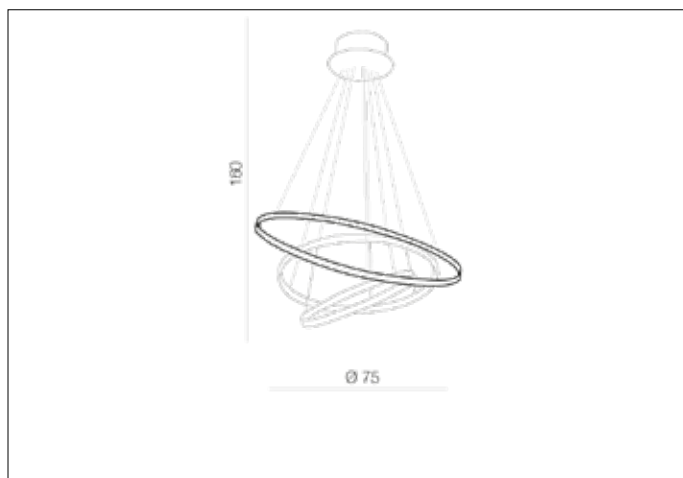

**AZzardo**<sup>®</sup>  
LIGHTING

WHEEL 3 DIMM GOLD  
AZ2918, EAN 5901238429180

## Dimensions height / width / length [cm] Product Specifications

Product	160 x 75 x N/A
Mounting inlet:	N/A x N/A x N/A
Ceiling base:	6 x 27 x N/A
Shades	2 x 45 ~ 60 ~ 75 x N/A

## Shipping info height / width / length [cm]

BOX 1:	11 x 82 x 82
BOX 2:	N/A x N/A x N/A
BOX 3:	N/A x N/A x N/A
Net weight [kg]	4,7
Gross weight [kg]	5,2