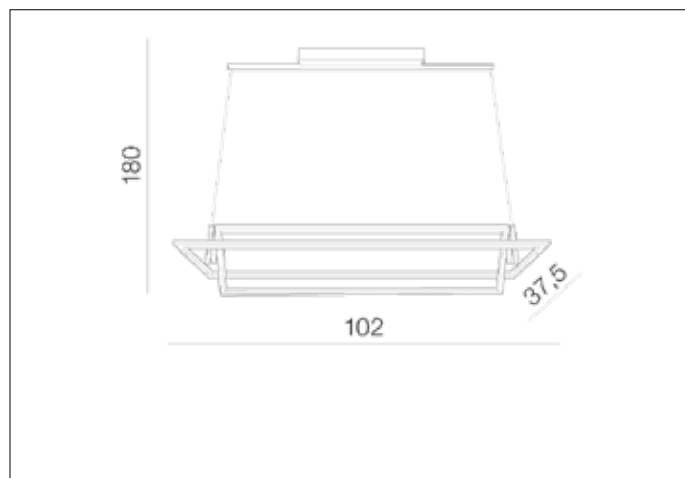

AZzardo[®]
LIGHTING

VIENA WHITE
AZ2911, EAN 5901238429111

Dimensions height / width / length [cm] Product Specifications

Product	180 x 102 x 37,5
Mounting inlet:	N/A x N/A x N/A
Ceiling base:	3,5 x 45 x 8
Shades	N/A x N/A x N/A

Line	DECORATIVE
Type	Pendant
Type of track	N/A
Colour	White
Material	Aluminium / Acryl
Light source	1
Type of socket	LED INTEGRATED
Lumens	4200
Kelvins	3000
Beam angle	N/A
Dimmable	YES
CCT	N/A
RGB	N/A
RA	N/A
App remote control	N/A
Remote control	N/A
Voltage	230V
Power	70W
Switch location	N/A
Protection class	IP20
Tilt	360°
Rotation	N/A

Shipping info height / width / length [cm]

BOX 1:	11 x 109 x 44
BOX 2:	N/A x N/A x N/A
BOX 3:	N/A x N/A x N/A
Net weight [kg]	4
Gross weight [kg]	4,4

Energy efficiency

Azzardo Sp. z o.o.
ul. Strzeszyńska 33 60-479 Poznań,
NIP: 929-185-75-07