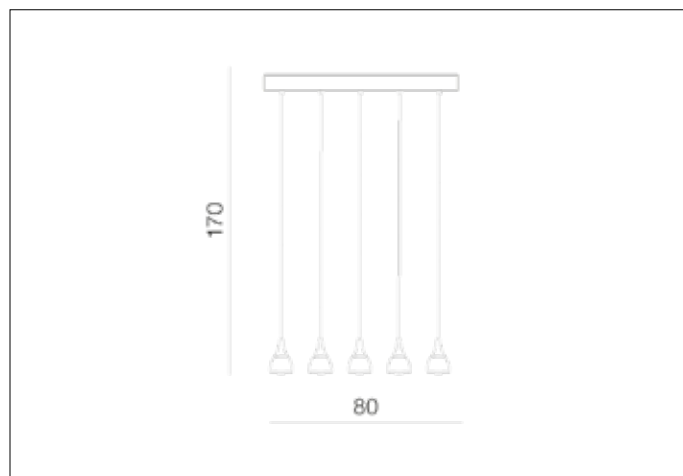

### Dimensions height / width / length [cm] Product Specifications

Product	170 x 80 x N/A
Mounting inlet:	N/A x N/A x N/A
Ceiling base:	4,5 x 80 x 10
Shades	15 x 9,5 x N/A

Line	DECORATIVE
Type	Pendant
Type of track	N/A
Colour	Black
Material	Aluminium / Acryl
Light source	5
Type of socket	LED INTEGRATED
Lumens	1500
Kelvins	3000
Beam angle	N/A
Dimmable	N/A
CCT	N/A
RGB	N/A
RA	N/A
App remote control	N/A
Remote control	N/A
Voltage	230V
Power	25W
Switch location	N/A
Protection class	IP20
Tilt	N/A
Rotation	N/A

### Shipping info height / width / length [cm]

BOX 1:	17 x 87 x 31
BOX 2:	N/A x N/A x N/A
BOX 3:	N/A x N/A x N/A
Net weight [kg]	4,8
Gross weight [kg]	5,3