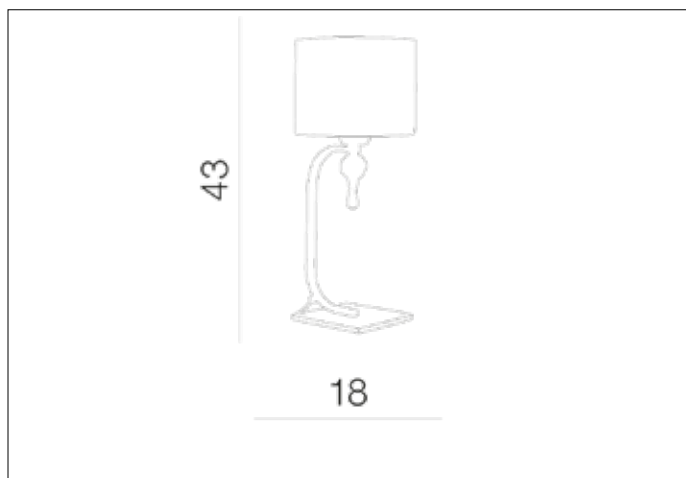

AZzardo[®]
LIGHTING

IMPRESS BROWN TABLE
AZ2903, EAN 5901238429036

Dimensions height / width / length [cm] Product Specifications

Product	43 x 18 x 18
Mounting inlet:	N/A x N/A x N/A
Ceiling base:	N/A x N/A x N/A
Shades	14 x 18 x N/A

Line	DECORATIVE
Type	Table
Type of track	N/A
Colour	Brown
Material	Fabric / Acryl / Metal
Light source	1
Type of socket	E27
Lumens	N/A
Kelvins	N/A
Beam angle	N/A
Dimmable	N/A
CCT	N/A
RGB	N/A
RA	N/A
App remote control	N/A
Remote control	N/A
Voltage	230V
Power	max LED 50W
Switch location	On the wire
Protection class	IP20
Tilt	N/A
Rotation	N/A

Shipping info height / width / length [cm]

BOX 1:	37 x 22 x 19
BOX 2:	N/A x N/A x N/A
BOX 3:	N/A x N/A x N/A
Net weight [kg]	1,3
Gross weight [kg]	1,5

Energy efficiency

Azzardo Sp. z o.o.
ul. Strzeszyńska 33 60-479 Poznań,
NIP: 929-185-75-07