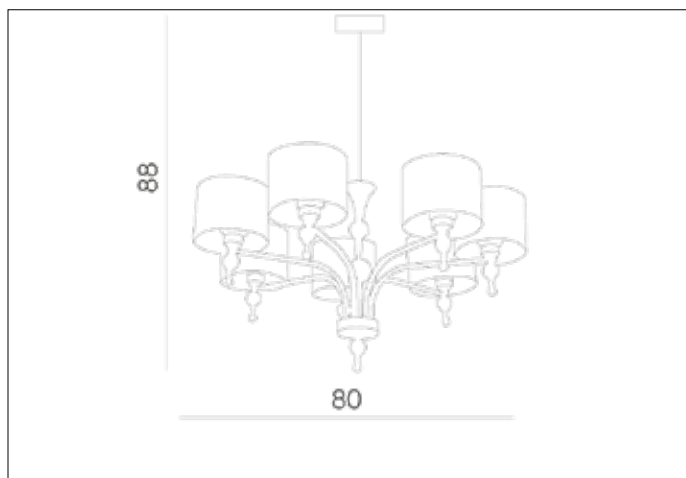

**AZzardo**<sup>®</sup>  
LIGHTING

IMPRESS 7 BROWN  
AZ2902, EAN 5901238429029

### Dimensions height / width / length [cm] Product Specifications

Product	88 x 80 x N/A
Mounting inlet:	N/A x N/A x N/A
Ceiling base:	4 x 10 x N/A
Shades	30 x 18 x N/A

Line	DECORATIVE
Type	Pendant
Type of track	N/A
Colour	Brown
Material	Fabric / Glass / Metal
Light source	7
Type of socket	E27
Lumens	N/A
Kelvins	N/A
Beam angle	N/A
Dimmable	N/A
CCT	N/A
RGB	N/A
RA	N/A
App remote control	N/A
Remote control	N/A
Voltage	230V
Power	max LED 50W
Switch location	N/A
Protection class	IP20
Tilt	N/A
Rotation	N/A

### Shipping info height / width / length [cm]

BOX 1:	37 x 40 x 66
BOX 2:	N/A x N/A x N/A
BOX 3:	N/A x N/A x N/A
Net weight [kg]	5,2
Gross weight [kg]	5,8