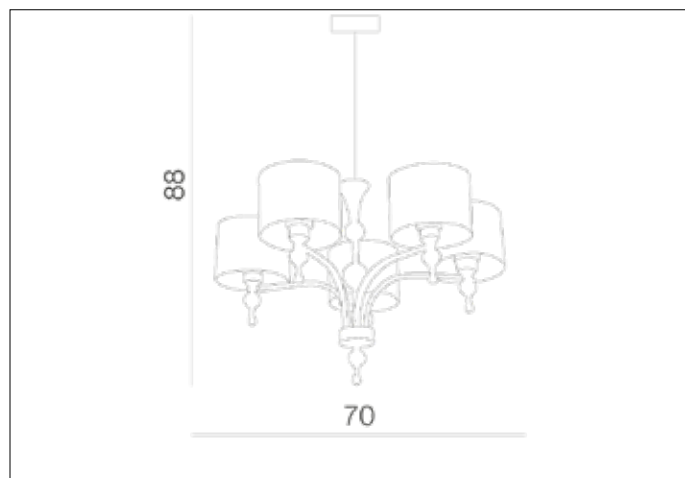

AZzardo[®]
LIGHTING

IMPRESS 5 BROWN
AZ2901, EAN 5901238429012

Dimensions height / width / length [cm] Product Specifications

Product	88 x 70 x N/A
Mounting inlet:	N/A x N/A x N/A
Ceiling base:	2,5 x 12 x N/A
Shades	14 x 18 x N/A

Line	DECORATIVE
Type	Pendant
Type of track	N/A
Colour	Brown
Material	Fabric / Glass / Metal
Light source	5
Type of socket	E27
Lumens	N/A
Kelvins	N/A
Beam angle	N/A
Dimmable	N/A
CCT	N/A
RGB	N/A
RA	N/A
App remote control	N/A
Remote control	N/A
Voltage	230V
Power	max LED 50W
Switch location	N/A
Protection class	IP20
Tilt	N/A
Rotation	N/A

Shipping info height / width / length [cm]

BOX 1:	42 x 22 x 62
BOX 2:	N/A x N/A x N/A
BOX 3:	N/A x N/A x N/A
Net weight [kg]	3,8
Gross weight [kg]	4,2

Energy efficiency

N/A

Azzardo Sp. z o.o.
ul. Strzeszyńska 33 60-479 Poznań,
NIP: 929-185-75-07