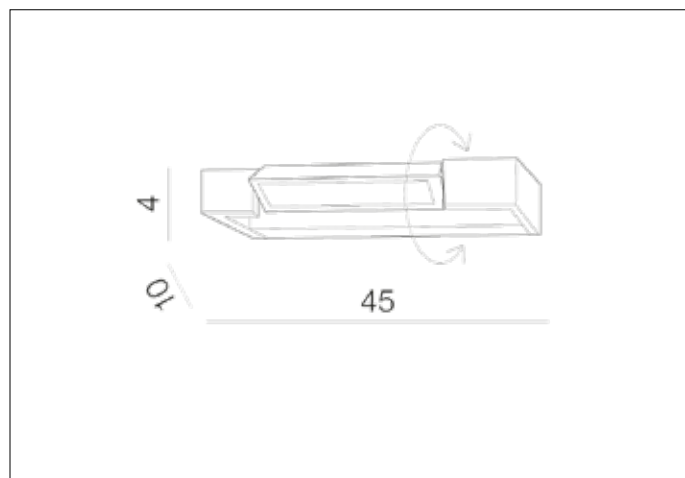

AZzardo[®]
LIGHTING

DALI 45 3000K BLACK
AZ2892, EAN 5901238428923

Dimensions height / width / length [cm] Product Specifications

Product	4 x 45 x 10
Mounting inlet:	N/A x N/A x N/A
Ceiling base:	N/A x N/A x N/A
Shades	N/A x N/A x N/A

Line	DECORATIVE
Type	Wall
Type of track	N/A
Colour	Black
Material	Aluminium
Light source	1
Type of socket	LED INTEGRATED
Lumens	1440
Kelvins	3000
Beam angle	N/A
Dimmable	N/A
CCT	N/A
RGB	N/A
RA	N/A
App remote control	N/A
Remote control	N/A
Voltage	230V
Power	12W
Switch location	N/A
Protection class	IP44
Tilt	350°
Rotation	N/A

Shipping info height / width / length [cm]

BOX 1:	8 x 49 x 14
BOX 2:	N/A x N/A x N/A
BOX 3:	N/A x N/A x N/A
Net weight [kg]	1,2
Gross weight [kg]	1,3

Energy efficiency

Azzardo Sp. z o.o.
ul. Strzeszyńska 33 60-479 Poznań,
NIP: 929-185-75-07