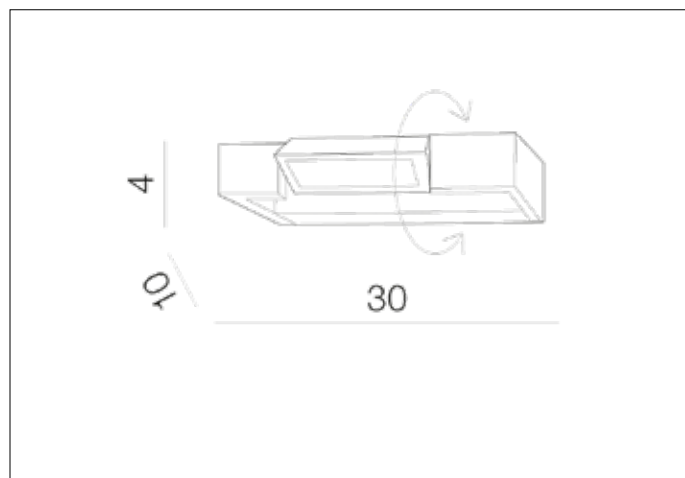

AZzardo[®]
LIGHTING

DALI 30 4000K BLACK
AZ2885, EAN 5901238428855

Dimensions height / width / length [cm] Product Specifications

| | |
|-----------------|-----------------|
| Product | 4 x 30 x 10 |
| Mounting inlet: | N/A x N/A x N/A |
| Ceiling base: | N/A x N/A x N/A |
| Shades | N/A x N/A x N/A |

| | |
|--------------------|----------------|
| Line | DECORATIVE |
| Type | Wall |
| Type of track | N/A |
| Colour | Black |
| Material | Aluminium |
| Light source | 1 |
| Type of socket | LED INTEGRATED |
| Lumens | 1080 |
| Kelvins | 4000 |
| Beam angle | N/A |
| Dimmable | N/A |
| CCT | N/A |
| RGB | N/A |
| RA | N/A |
| App remote control | N/A |
| Remote control | N/A |
| Voltage | 230V |
| Power | 9W |
| Switch location | N/A |
| Protection class | IP44 |
| Tilt | 350° |
| Rotation | N/A |