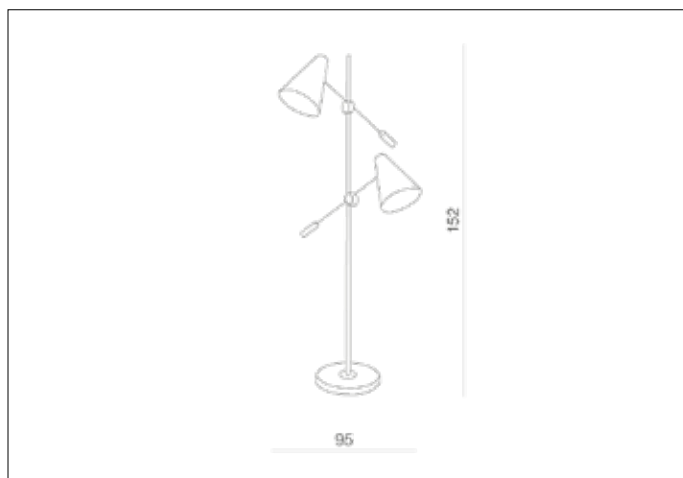

AZzardo[®]
LIGHTING

KAJA WHITE
AZ2863, EAN 5901238428633

Dimensions height / width / length [cm] Product Specifications

Product	152 x 95 x N/A
Mounting inlet:	N/A x N/A x N/A
Ceiling base:	N/A x N/A x N/A
Shades	23 x 18 x N/A

Line	DECORATIVE
Type	Floor
Type of track	N/A
Colour	White
Material	Metal / Marble
Light source	2
Type of socket	E14
Lumens	N/A
Kelvins	N/A
Beam angle	N/A
Dimmable	N/A
CCT	N/A
RGB	N/A
RA	N/A
App remote control	N/A
Remote control	N/A
Voltage	230V
Power	max LED 40W
Switch location	On the wire
Protection class	IP20
Tilt	90°
Rotation	360°

Shipping info height / width / length [cm]

BOX 1:	20 x 35 x 84
BOX 2:	N/A x N/A x N/A
BOX 3:	N/A x N/A x N/A
Net weight [kg]	9,4
Gross weight [kg]	10,8

Energy efficiency

N/A

Azzardo Sp. z o.o.
ul. Strzeszyńska 33 60-479 Poznań,
NIP: 929-185-75-07