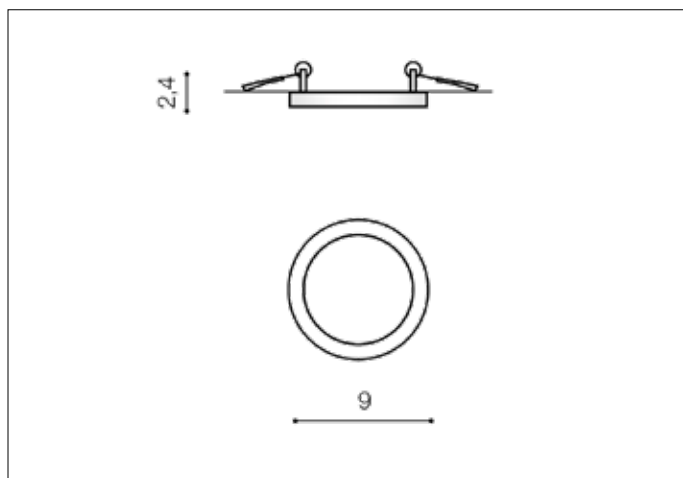

AZzardo[®]
LIGHTING

SLIM 9 ROUND 4000K IP44 CHROME
AZ2862, EAN 5901238428626

Dimensions height / width / length [cm] Product Specifications

Product	2,4 x 9 x N/A
Mounting inlet:	1,5 x 7,4 x N/A
Ceiling base:	N/A x N/A x N/A
Shades	N/A x N/A x N/A

Line	TECHNICAL
Type	Downlight
Type of track	N/A
Colour	Chrome
Material	Aluminium / Acryl
Light source	1
Type of socket	LED INTEGRATED
Lumens	500
Kelvins	4000
Beam angle	N/A
Dimmable	N/A
CCT	N/A
RGB	N/A
RA	N/A
App remote control	N/A
Remote control	N/A
Voltage	230V
Power	6W
Switch location	N/A
Protection class	IP44
Tilt	N/A
Rotation	N/A

Shipping info height / width / length [cm]

BOX 1:	4 x 13,5 x 10
BOX 2:	N/A x N/A x N/A
BOX 3:	N/A x N/A x N/A
Net weight [kg]	0,1
Gross weight [kg]	0,15

Energy efficiency

Azzardo Sp. z o.o.
ul. Strzeszyńska 33 60-479 Poznań,
NIP: 929-185-75-07