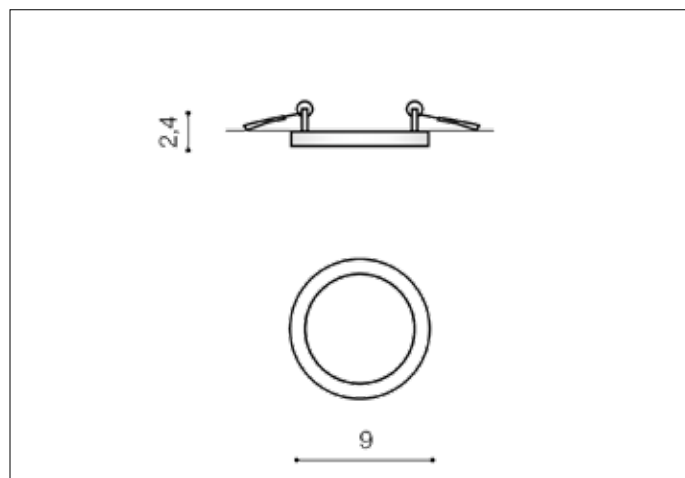

AZzardo[®]
LIGHTING

SLIM 9 ROUND 3000K IP44 CHROME
AZ2861, EAN 5901238428619

Dimensions height / width / length [cm] Product Specifications

Product	2,4 x 9 x N/A
Mounting inlet:	1,5 x 7,4 x N/A
Ceiling base:	N/A x N/A x N/A
Shades	N/A x N/A x N/A

Line	TECHNICAL
Type	Downlight
Type of track	N/A
Colour	Chrome
Material	Aluminium / Acryl
Light source	1
Type of socket	LED INTEGRATED
Lumens	500
Kelvins	3000
Beam angle	N/A
Dimmable	N/A
CCT	N/A
RGB	N/A
RA	N/A
App remote control	N/A
Remote control	N/A
Voltage	230V
Power	6W
Switch location	N/A
Protection class	IP44
Tilt	N/A
Rotation	N/A

Shipping info height / width / length [cm]

BOX 1:	4 x 13,5 x 10
BOX 2:	N/A x N/A x N/A
BOX 3:	N/A x N/A x N/A
Net weight [kg]	0,1
Gross weight [kg]	0,15

Energy efficiency

Azzardo Sp. z o.o.
ul. Strzeszyńska 33 60-479 Poznań,
NIP: 929-185-75-07