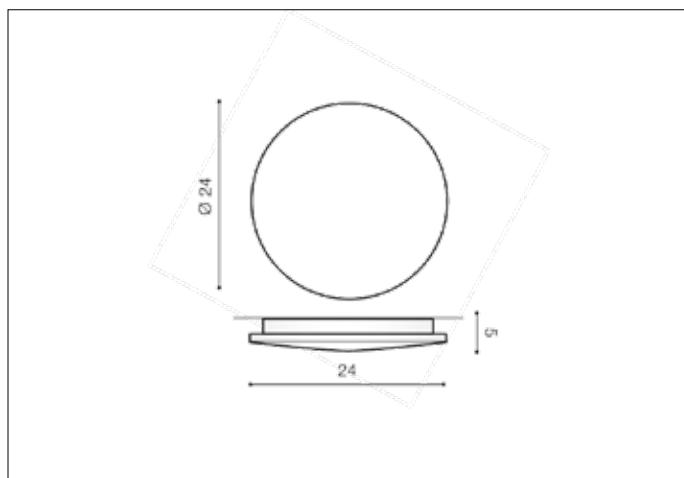

AZzardo[®]
 LIGHTING

 ANCONA L BLACK
 AZ2852, EAN 5901238428527

Dimensions height / width / length [cm] **Product Specifications**

Product	24 x 24 x 5
Mounting inlet:	N/A x N/A x N/A
Ceiling base:	N/A x N/A x N/A
Shades	N/A x N/A x N/A

Line	TECHNICAL
Type	Wall
Type of track	N/A
Colour	Black
Material	Aluminium
Light source	1
Type of socket	LED INTEGRATED
Lumens	1680
Kelvins	3000
Beam angle	N/A
Dimmable	N/A
CCT	N/A
RGB	N/A
RA	N/A
App remote control	N/A
Remote control	N/A
Voltage	230V
Power	24W
Switch location	N/A
Protection class	IP54
Tilt	N/A
Rotation	N/A

Shipping info height / width / length [cm]

BOX 1:	8 x 28 x 28
BOX 2:	N/A x N/A x N/A
BOX 3:	N/A x N/A x N/A
Net weight [kg]	1,4
Gross weight [kg]	1,6

Energy efficiency

Azzardo Sp. z o.o.
 ul. Strzeszyńska 33 60-479 Poznań,
 NIP: 929-185-75-07