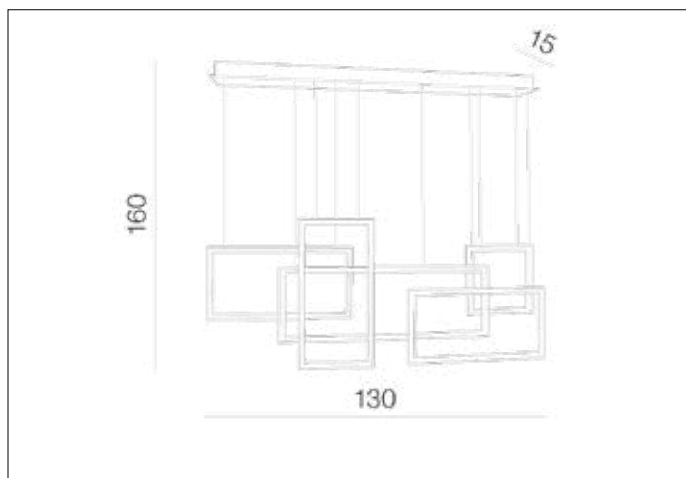

## Dimensions height / width / length [cm] Product Specifications

Product	160 x 130 x 15
Mounting inlet:	N/A x N/A x N/A
Ceiling base:	5 x 116 x 15
Shades	1x 25,5 ~ 2x 25,5 ~ 1x 25,5 x 1x 25,5 ~ 2x 50,5 ~ 1x 75,5 x 1,5

Line	DECORATIVE
Type	Pendant
Type of track	N/A
Colour	White
Material	Metal / Acryl
Light source	1
Type of socket	LED INTEGRATED
Lumens	6500
Kelvins	3000
Beam angle	N/A
Dimmable	YES
CCT	N/A
RGB	N/A
RA	N/A
App remote control	YES
Remote control	N/A
Voltage	230V
Power	105W
Switch location	N/A
Protection class	IP20
Tilt	N/A
Rotation	N/A

## Shipping info height / width / length [cm]

BOX 1:	12 x 50 x 122
BOX 2:	N/A x N/A x N/A
BOX 3:	N/A x N/A x N/A
Net weight [kg]	6,3
Gross weight [kg]	7